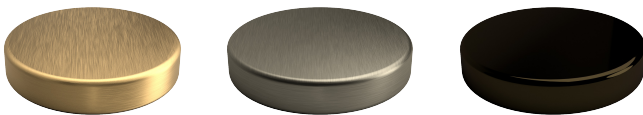

## CITY LIFE

Model: **CITY LIFE INOX SOAP DISH**

Code: CL.SDBN Brushed Nickel  
CL.SDMB Matte Black  
CL.SDGM Gun Metal  
CL.SDBB Brushed Brass

Features: 304 Stainless Steel  
Durable, quality finish  
Contemporary  
Mounting Brackets & Screws

#### ENDURANCE + QUALITY + RELIABILITY

Gentle curves combines with flowing lines , Verotti's unique range of bathroom accessories add a touch of luxury to your bathroom.

**verotti**  
Bathroom Culture

Information provided represents the actual product available at the time 01/01/2021.  
The design and specification are subject to change without notice.  
Dimensions are approximate.