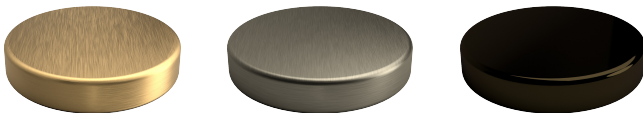

SPECIFICATION

CITY LIFE

Model: **CITY LIFE INOX TOILET ROLL HOLDER**

Code: CL.TRHBN Brushed Nickel
CL.TRHMB Matte Black
CL.TRHGM Gun Metal
CL.TRHBB Brushed Brass

Features: 304 Stainless Steel
Durable, quality finish
Contemporary
Mounting Brackets & Screws

304 15
Stainless Steel Year Warranty

304 STAINLESS 304 STAINLESS 304 STAIN
LESS 304 STAINLESS 304 STAINLESS 304 S
TAINLESS 304 STAINLESS 304 STAINLESS 30

ENDURANCE + QUALITY + RELIABILITY

Gentle curves combines with flowing lines , Verotti's unique range of bathroom accessories add a touch of luxury to your bathroom.