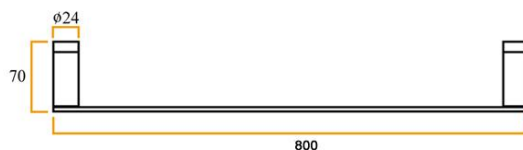

ENDURANCE + QUALITY + RELIABILITY

Gentle curves combines with flowing lines , Verotti's unique range of bathroom accessories add a touch of luxury to your bathroom.