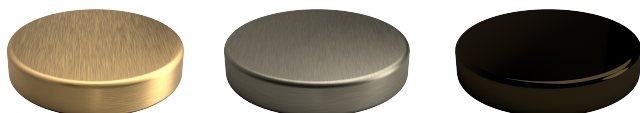

## CITY LIFE

Model: **CITY LIFE INOX SINGLE TOWEL RAIL 800mm**

Code: CL.STR8BN Brushed Nickel  
CL.STR8BB Matte Black  
CL.STR8GM Gun Metal  
CL.STR8BB Brushed Brass

Features: 304 Stainless Steel  
Durable, Quality Finish  
Contemporary  
Mounting Brackets & Screws

#### ENDURANCE + QUALITY + RELIABILITY

Gentle curves combines with flowing lines , Verotti's unique range of bathroom accessories add a touch of luxury to your bathroom.

**verotti**  
Bathroom Culture

Information provided represents the actual product available at the time 01/01/2021.  
The design and specification are subject to change without notice.  
Dimensions are approximate.