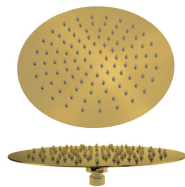

**CL.6200BB**  
City Life Pull Out Kitchen Mixer

**INK.45SS**  
Inox Single Sink

**INK.77SS**  
Inox Double Sink

Invest in your future.

### Verotti Lead-Free Stainless Tapware - A Pinnacle of Safety and Elegance

In an era where health and sustainability are paramount, Verotti introduces its line of lead-free stainless tapware, combining safety with contemporary design. Verotti has established itself as a trusted name, and its lead-free stainless tapware is a testament to its commitment to quality and innovation.

**CL.1150BB**  
City Life Inox Wall Mounted  
Basin Mixer 190mm Spout

**CL.5200BB**  
City Life Inox 250mm  
Rainshower Head

**CL.5400BB**  
City Life Inox 300mm  
Ceiling Shower Arm

**CL.3000BB**  
City Life Inox Shower &  
Bath Diverter Mixer