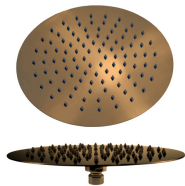

CL.6200BRZ
City Life Pull Out Kitchen
Mixer

LIVE BEYOND BOUNDARIES

Verotti Lead-Free Stainless Tapware - A Pinnacle of Safety and Elegance

In an era where health and sustainability are paramount, Verotti introduces its line of lead-free stainless tapware, combining safety with contemporary design. Verotti has established itself as a trusted name, and its lead-free stainless tapware is a testament to its commitment to quality and innovation.

CL.1150BRZ
City Life Inox Wall Mounted Basin Mixer 190mm Spout

CL.5200BRZ
City Life Inox 250mm Rainshower Head

CL.5400BRZ
City Life Inox 300mm Ceiling Shower Arm

CL.3000BRZ
City Life Inox Shower & Bath Diverter Mixer

CL.5000BRZ
City Life Inox Twin Adjustable Shower W/ Diverter

CL.RHBRZ
City Life Inox Robe Hook

CL.TRHDBRZ
City Life Inox Toilet Roll Holder

CL.STR6BRZ
City Life Inox 800mm Single Towel Rail

CL.HTH250BRZ
City Life Inox Shower On Rail

CL.7000BRZ
City Life Inox Wall Mounted Basin Mixer 190mm Spout

Elevating Bathroom Comfort and Style

Verotti takes pride in presenting a diverse and sophisticated range of toilet offerings that redefine bathroom experiences. From cutting-edge Smart Toilets to classic Back to Wall Suites, Wall Faced Pans, and Wall Hung Pans, each product in the Verotti Toilet Collection reflects the brand's commitment to innovation, design excellence, and user comfort