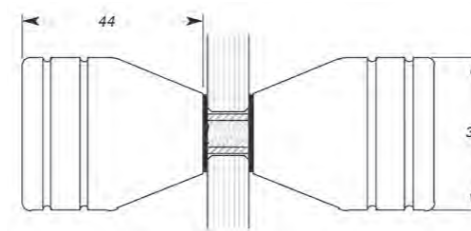

**WD8**

D-HANDLE  
Chrome

RRP 185

**WD4**

DOOR KNOB  
Chrome

RRP 59

**WD9**

POLISH HOLE  
43mm diameter