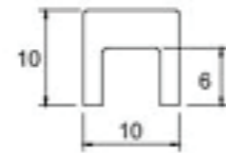

FRAMELESS FITTINGS

SPECIFICATION

RRP 45

WD11
WATER BAR
Bright Aluminium
700mm

RRP 45

RRP 45

RRP 45

RRP 133

RRP 35

RRP 35

RRP 35

RRP 35

WDCC10
CONCEALED CHANNEL
Anodised Aluminium
w 16mm x h 10mm x 1.5mm

RRP 100
Only Supplied with Verotti Shower Screens