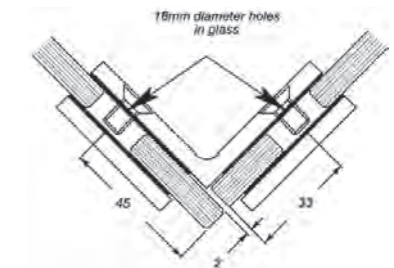

VI.HBF180
CUBE HINGE
180 Degree Glass to Glass
Bi-Fold
Chrome

RRP 199