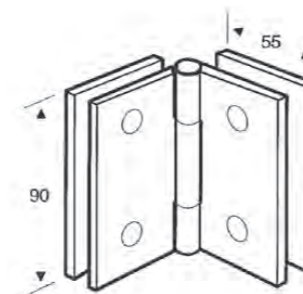

FRAMELESS FITTINGS

SPECIFICATION

VI.H180
CUBE HINGE
180 Degree Glass to Glass
Chrome

RRP 199

VI.CBW90
CUBE BRACKET
90 Degree Wall to Glass
Chrome

RRP 69

VI.H135
CUBE HINGE
135 Degree Glass to Glass
Chrome

RRP 199

RRP 99

VI.H90
CUBE HINGE
90 Degree Wall to Glass
Chrome

RRP 199

VI.CBG90
CUBE BRACKET
90 Degree Glass to Glass
Chrome

RRP 89

VI.HBF180
CUBE HINGE
180 Degree Glass to Glass
Bi-Fold
Chrome

RRP 199

RRP 89

VI.HC90
CUBE HINGE
Corner Wall to Glass
Chrome

RRP 199

VI.CBW180
CUBE BRACKET
180 Degree Wall to Glass
Chrome

RRP 79