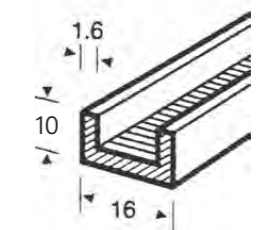

RRP 35

**WD18**  
CLEAR WATER SEAL  
For 10mm Glass  
700mm

RRP 35

**WDCC10**  
CONCEALED CHANNEL  
Anodised Aluminium  
w 16mm x h 10mm x 1.5mm

RRP 100  
Only Supplied with Verotti Shower Screens