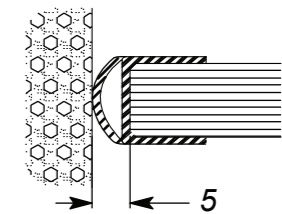

RRP 45

**WD14**  
WATER BAR / HOB  
2100mm

RRP 133

**WD15**  
CLEAR WATER SEAL  
For 10mm Glass  
700mm

RRP 35

**WD16**  
CLEAR WATER SEAL  
For 10mm Glass  
700mm

RRP 35

**WD17**  
CLEAR WATER SEAL  
For 10mm Glass  
700mm

RRP 35

**WD18**  
CLEAR WATER SEAL  
For 10mm Glass  
700mm

RRP 35

**WDCC10**  
CONCEALED CHANNEL  
Anodised Aluminium  
w 16mm x h 10mm x 1.5mm

RRP 100  
Only Supplied with Verotti Shower Screens