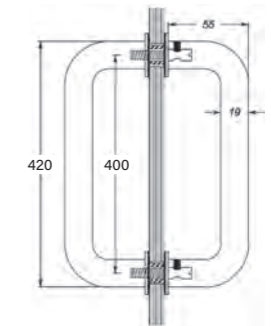

**WD8**

D-HANDLE  
Chrome

RRP 185

**WD4**

DOOR KNOB  
Chrome

RRP 59

**WD9**

POLISH HOLE  
43mm diameter