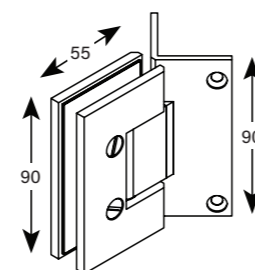

VI.CBW180
CUBE BRACKET
180 Degree Wall to Glass
Chrome

RRP 79