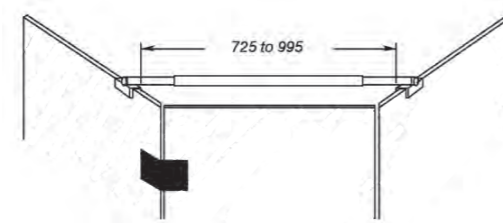

# FITTINGS

## SPECIFICATION

**WD20**  
HEADER BRACE  
Wall to Glass  
Chrome

RRP 227

**WD20.1**  
HEADER BRACE  
Glass to Glass  
Chrome

RRP 227