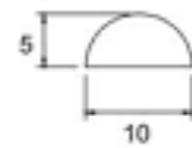

## SPECIFICATION

**WD10**  
WATER BAR  
Bright Aluminium  
700mm

RRP 45

**WD11**  
WATER BAR  
Bright Aluminium  
700mm

RRP 45

**WD12**  
WATER BAR  
Bright Aluminium  
700mm

RRP 45

**WD13**  
WATER BAR  
Bright Aluminium  
700mm