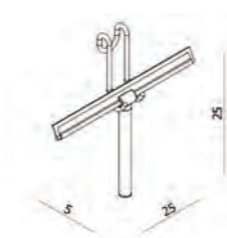

FITTINGS

SPECIFICATION

WD20
HEADER BRACE
Wall to Glass
Chrome

RRP 227

WD20.1
HEADER BRACE
Glass to Glass
Chrome

RRP 227

GLASS PROTECTION

WGPS
SHOWER SCREEN GLASS PROTECTION

RRP 299

WGPP
SINGLE PANEL SHOWER SCREEN GLASS PROTECTION

RRP 154

WGPB
BATH SCREEN GLASS PROTECTION

RRP 154

VE.SQ
SQUEEGEE
Chrome

RRP 129

Clear Glass Shelves

RRP

CGSC200	Corner Glass Shelf - Clear 200 x 200 x 10mm	144
CGSC250	Corner Glass Shelf - Clear 250 x 250 x 10mm	154
CGSC300	Corner Glass Shelf - Clear 300 x 300 x 10mm	164
TruClear+ Shelves (Minimal to no green tinge present in glass)		
CGSS200	Corner Glass Shelf - TruClear+ 200 x 200 x 10mm	181
CGSS250	Corner Glass Shelf - TruClear+ 250 x 250 x 10mm	196
CGSS300	Corner Glass Shelf - TruClear+ 300 x 300 x 10mm	206
SGSS300	Straight Glass Shelf - TruClear+ 300 x 120 x 10mm	199
SGSS550	Straight Glass Shelf - TruClear+ 550 x 120 x 10mm	219

WD26	WD26SC	WD26MB
BRACKET Chrome	BRACKET Satin Chrome	BRACKET Matt Black

RRP 39	RRP 49	RRP 49