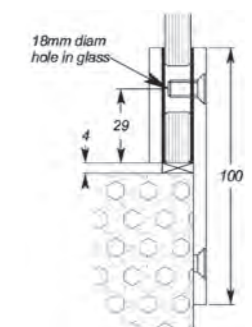

FRAMELESS FITTINGS

SPECIFICATION

VI.H180
CUBE HINGE
180 Degree Glass to Glass
Chrome

RRP 199

VI.CBW90
CUBE BRACKET
90 Degree Wall to Glass
Chrome

RRP 69

VI.H135
CUBE HINGE
135 Degree Glass to Glass
Chrome

RRP 199

RRP 99

VI.H90
CUBE HINGE
90 Degree Wall to Glass
Chrome

RRP 199

VI.CBG90
CUBE BRACKET
90 Degree Glass to Glass
Chrome

RRP 89

VI.HBF180
CUBE HINGE
180 Degree Glass to Glass
Bi-Fold
Chrome

RRP 199

RRP 89

VI.HC90
CUBE HINGE
Corner Wall to Glass
Chrome

RRP 199

VI.CBW180
CUBE BRACKET
180 Degree Wall to Glass
Chrome

RRP 79