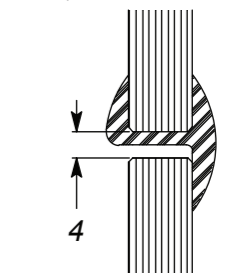

## SPECIFICATION

**WD10**  
WATER BAR  
Bright Aluminium  
700mm

RRP 45

**WD11**  
WATER BAR  
Bright Aluminium  
700mm

RRP 45

**WD12**  
WATER BAR  
Bright Aluminium  
700mm

RRP 45

**WD13**  
WATER BAR  
Bright Aluminium  
700mm

RRP 45

**WD14**  
WATER BAR / HOB  
2100mm

RRP 133

**WD15**  
CLEAR WATER SEAL  
For 10mm Glass  
700mm

RRP 35

**WD16**  
CLEAR WATER SEAL  
For 10mm Glass  
700mm

RRP 35

**WD17**  
CLEAR WATER SEAL  
For 10mm Glass  
700mm

RRP 35

**WD18**  
CLEAR WATER SEAL  
For 10mm Glass  
700mm

RRP 35

**WDCC10**  
CONCEALED CHANNEL  
Anodised Aluminium  
w 16mm x h 10mm x 1.5mm

RRP 100  
Only Supplied with Verotti Shower Screens