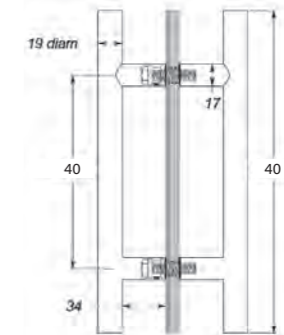

WD7

H-HANDLE
Chrome

RRP 185

WD3

DOOR KNOB
Chrome

RRP 59