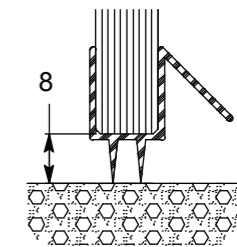

RRP 45

**WD14**  
WATER BAR / HOB  
2100mm

RRP 133

**WD15**  
CLEAR WATER SEAL  
For 10mm Glass  
700mm

RRP 35

**WD16**  
CLEAR WATER SEAL  
For 10mm Glass  
700mm

RRP 35

**WD17**  
CLEAR WATER SEAL  
For 10mm Glass  
700mm

RRP 35

**WD18**  
CLEAR WATER SEAL  
For 10mm Glass  
700mm

RRP 35

**WDCC10**  
CONCEALED CHANNEL  
Anodised Aluminium  
w 16mm x h 10mm x 1.5mm

RRP 100  
Only Supplied with Verotti Shower Screens