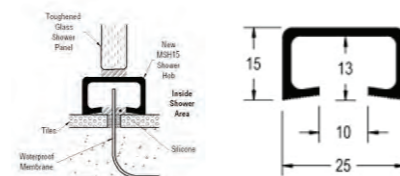

FRAMELESS FITTINGS

SPECIFICATION

RRP 45

WD11
WATER BAR
Bright Aluminium
700mm

RRP 45

RRP 45

RRP 45

RRP 133

RRP 35

RRP 35

RRP 35

RRP 35

WDCC10
CONCEALED CHANNEL
Anodised Aluminium
w 16mm x h 10mm x 1.5mm

RRP 100
Only Supplied with Verotti Shower Screens