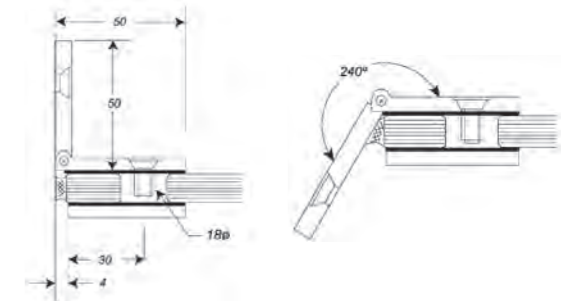

VI.CBA
CUBE BRACKET
Adjustable Wall to Glass
Chrome

RRP 99

VI.H90
CUBE HINGE
90 Degree Wall to Glass
Chrome