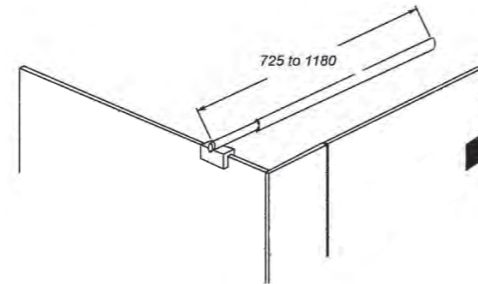

FITTINGS

SPECIFICATION

WD20
HEADER BRACE
Wall to Glass
Chrome

RRP 227