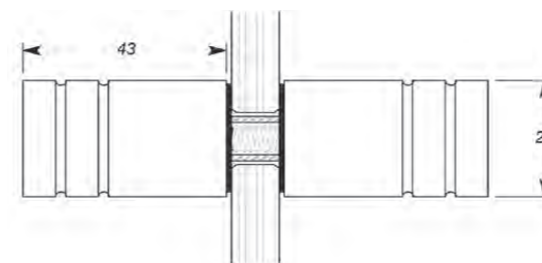

**WD8**

D-HANDLE  
Chrome

RRP 185

**WD4**

DOOR KNOB  
Chrome

RRP 59

**WD9**

POLISH HOLE  
43mm diameter