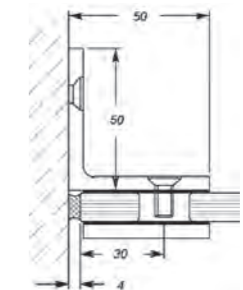

## SPECIFICATION

**VI.H180**  
CUBE HINGE  
180 Degree Glass to Glass  
Chrome

RRP 199

**VI.CBW90**  
CUBE BRACKET  
90 Degree Wall to Glass  
Chrome

RRP 69

**VI.H135**  
CUBE HINGE  
135 Degree Glass to Glass  
Chrome