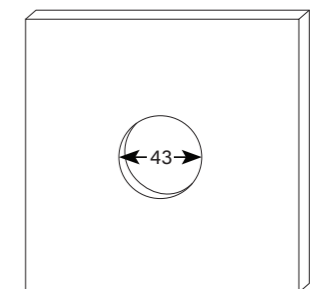

FRAMELESS FITTINGS

SPECIFICATION

WD1

DOOR KNOB
Chrome

RRP 59

WD6

HANDLE WITH KNOB
Chrome

RRP 154

WD2

DOOR KNOB
Chrome

RRP 59

WD7

H-HANDLE
Chrome

RRP 185

WD3

DOOR KNOB
Chrome

RRP 59

WD8

D-HANDLE
Chrome

RRP 185

WD4

DOOR KNOB
Chrome

RRP 59

WD9

POLISH HOLE
43mm diameter

RRP 71

DOOR KNOB

WD5SQ

Chrome

RRP 149

WD5QSC

Satin Chrome

RRP 189

WD5SQMB

Matt Black

RRP 189

WD21

ROUND HANDLE
Polish Stainless Steel

RRP 85