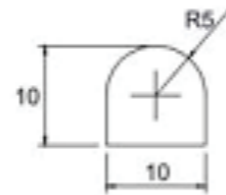

## SPECIFICATION

**WD10**  
WATER BAR  
Bright Aluminium  
700mm

RRP 45

**WD11**  
WATER BAR  
Bright Aluminium  
700mm

RRP 45

**WD12**  
WATER BAR  
Bright Aluminium  
700mm

RRP 45

**WD13**  
WATER BAR  
Bright Aluminium  
700mm