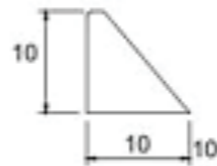

## SPECIFICATION

**WD10**  
WATER BAR  
Bright Aluminium  
700mm

RRP 45

**WD11**  
WATER BAR  
Bright Aluminium  
700mm

RRP 45

**WD12**  
WATER BAR  
Bright Aluminium  
700mm

RRP 45

**WD13**  
WATER BAR  
Bright Aluminium  
700mm