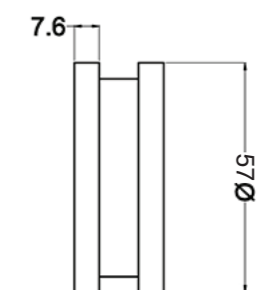

FRAMELESS FITTINGS

SPECIFICATION

WD1

DOOR KNOB
Chrome

RRP 59

WD6

HANDLE WITH KNOB
Chrome

RRP 154

WD2

DOOR KNOB
Chrome

RRP 59

WD7

H-HANDLE
Chrome

RRP 185

WD3

DOOR KNOB
Chrome

RRP 59

WD8

D-HANDLE
Chrome

RRP 185

WD4

DOOR KNOB
Chrome

RRP 59

WD9

POLISH HOLE
43mm diameter

RRP 71

DOOR KNOB

WD5SQ

Chrome

RRP 149

WD5QSC

Satin Chrome

RRP 189

WD5SQMB

Matt Black

RRP 189

WD21

ROUND HANDLE
Polish Stainless Steel

RRP 85