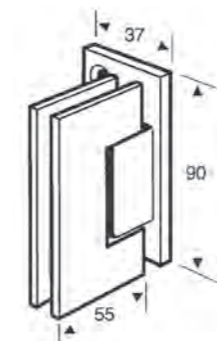

RRP 199

**VI.CBA**  
CUBE BRACKET  
Adjustable Wall to Glass  
Chrome

RRP 99

**VI.H90**  
CUBE HINGE  
90 Degree Wall to Glass  
Chrome

RRP 199

**VI.CBG90**  
CUBE BRACKET  
90 Degree Glass to Glass  
Chrome