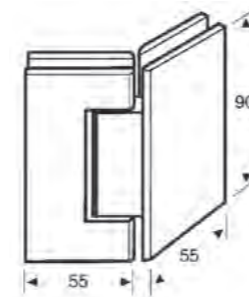

FRAMELESS FITTINGS

SPECIFICATION

VI.H180
CUBE HINGE
180 Degree Glass to Glass
Chrome

RRP 199

VI.CBW90
CUBE BRACKET
90 Degree Wall to Glass
Chrome

RRP 69

VI.H135
CUBE HINGE
135 Degree Glass to Glass
Chrome

RRP 199

RRP 99

VI.H90
CUBE HINGE
90 Degree Wall to Glass
Chrome

RRP 199

VI.CBG90
CUBE BRACKET
90 Degree Glass to Glass
Chrome

RRP 89

VI.HBF180
CUBE HINGE
180 Degree Glass to Glass
Bi-Fold
Chrome

RRP 199

RRP 89

VI.HC90
CUBE HINGE
Corner Wall to Glass
Chrome

RRP 199

VI.CBW180
CUBE BRACKET
180 Degree Wall to Glass
Chrome

RRP 79