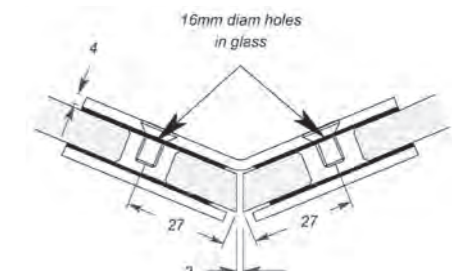

RRP 89

**VI.HBF180**  
CUBE HINGE  
180 Degree Glass to Glass  
Bi-Fold  
Chrome

RRP 199

**VI.CBG135**  
CUBE BRACKET  
135 Degree Glass to Glass  
Chrome

RRP 89

**VI.HC90**  
CUBE HINGE  
Corner Wall to Glass  
Chrome