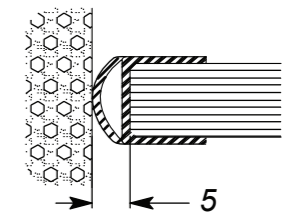

SPECIFICATION

WD10
WATER BAR
Bright Aluminium
700mm

WD11
WATER BAR
Bright Aluminium
700mm

WD12
WATER BAR
Bright Aluminium
700mm

WD13
WATER BAR
Bright Aluminium
700mm

WD14
WATER BAR / HOB
2100mm

WD15
CLEAR WATER SEAL
For 10mm Glass
700mm

WD16
CLEAR WATER SEAL
For 10mm Glass
700mm

WD17
CLEAR WATER SEAL
For 10mm Glass
700mm

WD18
CLEAR WATER SEAL
For 10mm Glass
700mm

WDCC10
CONCEALED CHANNEL
Anodised Aluminium
w 16mm x h 10mm x 1.5mm

Only Supplied with Verotti Shower Screens