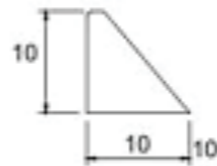

SPECIFICATION

WD10
WATER BAR
Bright Aluminium
700mm

WD11
WATER BAR
Bright Aluminium
700mm

WD12
WATER BAR
Bright Aluminium
700mm

WD13
WATER BAR
Bright Aluminium
700mm

WD14
WATER BAR / HOB
2100mm

WD15
CLEAR WATER SEAL
For 10mm Glass
700mm