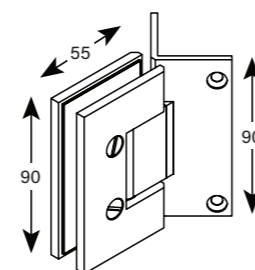

FRAMELESS FITTINGS

SPECIFICATION

VI.H180
CUBE HINGE
180 Degree Glass to Glass
Chrome

VI.CBW90
CUBE BRACKET
90 Degree Wall to Glass
Chrome

VI.H135
CUBE HINGE
135 Degree Glass to Glass
Chrome

VI.CBA
CUBE BRACKET
Adjustable Wall to Glass
Chrome

VI.H90
CUBE HINGE
90 Degree Wall to Glass
Chrome

VI.CBG90
CUBE BRACKET
90 Degree Glass to Glass
Chrome

VI.HBF180
CUBE HINGE
180 Degree Glass to Glass
Bi-Fold
Chrome

VI.CBG135
CUBE BRACKET
135 Degree Glass to Glass
Chrome

VI.HC90
CUBE HINGE
Corner Wall to Glass
Chrome

VI.CBW180
CUBE BRACKET
180 Degree Wall to Glass
Chrome

FRAMELESS FITTINGS

SPECIFICATION

WD1

DOOR KNOB
Chrome

WD2

DOOR KNOB
Chrome