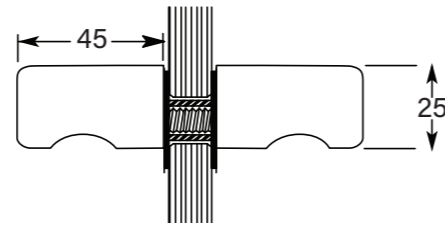

FRAMELESS FITTINGS

SPECIFICATION

VI.H180
CUBE HINGE
180 Degree Glass to Glass
Chrome

VI.CBW90
CUBE BRACKET
90 Degree Wall to Glass
Chrome

VI.H135
CUBE HINGE
135 Degree Glass to Glass
Chrome

VI.CBA
CUBE BRACKET
Adjustable Wall to Glass
Chrome

VI.H90
CUBE HINGE
90 Degree Wall to Glass
Chrome

VI.CBG90
CUBE BRACKET
90 Degree Glass to Glass
Chrome

VI.HBF180
CUBE HINGE
180 Degree Glass to Glass
Bi-Fold
Chrome

VI.CBG135
CUBE BRACKET
135 Degree Glass to Glass
Chrome

VI.HC90
CUBE HINGE
Corner Wall to Glass
Chrome

VI.CBW180
CUBE BRACKET
180 Degree Wall to Glass
Chrome

FRAMELESS FITTINGS

SPECIFICATION

WD1

DOOR KNOB
Chrome

WD2

DOOR KNOB
Chrome

WD16
CLEAR WATER SEAL
For 10mm Glass
700mm

WD17
CLEAR WATER SEAL
For 10mm Glass
700mm

WD18
CLEAR WATER SEAL
For 10mm Glass
700mm

WDCC10
CONCEALED CHANNEL
Anodised Aluminium
w 16mm x h 10mm x 1.5mm

Only Supplied with Verotti Shower Screens