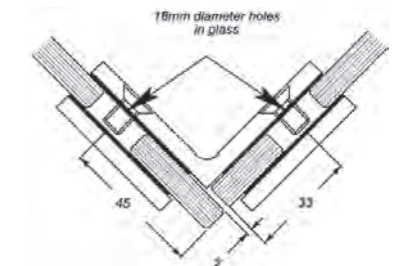

FRAMELESS FITTINGS

SPECIFICATION

VI.H180
CUBE HINGE
180 Degree Glass to Glass
Chrome

VI.CBW90
CUBE BRACKET
90 Degree Wall to Glass
Chrome

VI.H135
CUBE HINGE
135 Degree Glass to Glass
Chrome

VI.CBA
CUBE BRACKET
Adjustable Wall to Glass
Chrome

VI.H90
CUBE HINGE
90 Degree Wall to Glass
Chrome

VI.CBG90
CUBE BRACKET
90 Degree Glass to Glass
Chrome

VI.HBF180
CUBE HINGE
180 Degree Glass to Glass
Bi-Fold
Chrome

VI.CBG135
CUBE BRACKET
135 Degree Glass to Glass
Chrome