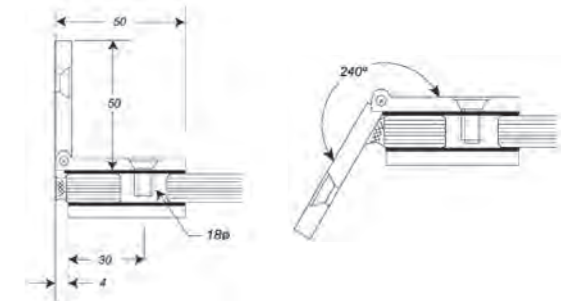

FRAMELESS FITTINGS

SPECIFICATION

VI.H180
CUBE HINGE
180 Degree Glass to Glass
Chrome

VI.CBW90
CUBE BRACKET
90 Degree Wall to Glass
Chrome

VI.H135
CUBE HINGE
135 Degree Glass to Glass
Chrome

VI.CBA
CUBE BRACKET
Adjustable Wall to Glass
Chrome

VI.H90
CUBE HINGE
90 Degree Wall to Glass
Chrome

VI.CBG90
CUBE BRACKET
90 Degree Glass to Glass
Chrome

VI.HBF180
CUBE HINGE
180 Degree Glass to Glass
Bi-Fold
Chrome

VI.CBG135
CUBE BRACKET
135 Degree Glass to Glass
Chrome