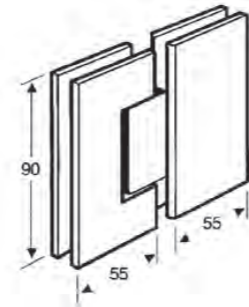

FRAMELESS FITTINGS

SPECIFICATION

VI.H180
CUBE HINGE
180 Degree Glass to Glass
Chrome

VI.CBW90
CUBE BRACKET
90 Degree Wall to Glass
Chrome

VI.H135
CUBE HINGE
135 Degree Glass to Glass
Chrome

VI.CBA
CUBE BRACKET
Adjustable Wall to Glass
Chrome