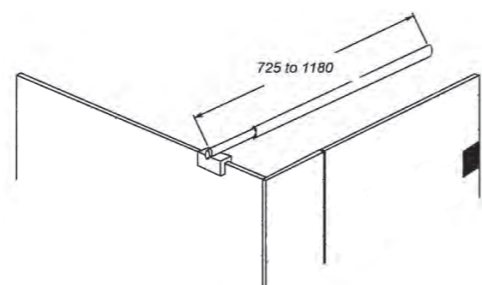

FITTINGS

SPECIFICATION

WD20
HEADER BRACE
Wall to Glass
Chrome