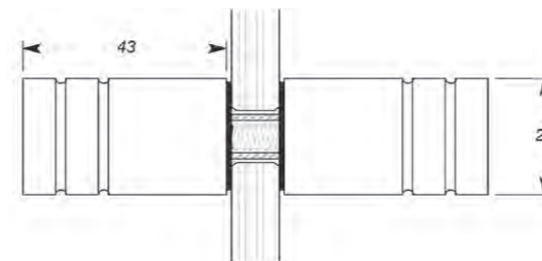

DOOR KNOB
Chrome