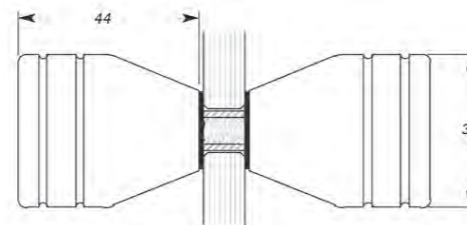

WD4

DOOR KNOB
Chrome