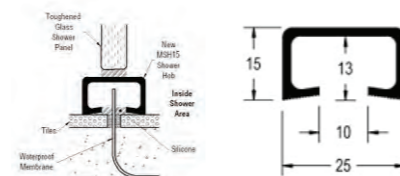

SPECIFICATION

WD10
WATER BAR
Bright Aluminium
700mm

WD11
WATER BAR
Bright Aluminium
700mm

WD12
WATER BAR
Bright Aluminium
700mm

WD13
WATER BAR
Bright Aluminium
700mm

WD14
WATER BAR / HOB
2100mm

WD15
CLEAR WATER SEAL
For 10mm Glass
700mm

WD16
CLEAR WATER SEAL
For 10mm Glass
700mm

WD17
CLEAR WATER SEAL
For 10mm Glass
700mm

WD18
CLEAR WATER SEAL
For 10mm Glass
700mm

WDCC10
CONCEALED CHANNEL
Anodised Aluminium
w 16mm x h 10mm x 1.5mm

Only Supplied with Verotti Shower Screens