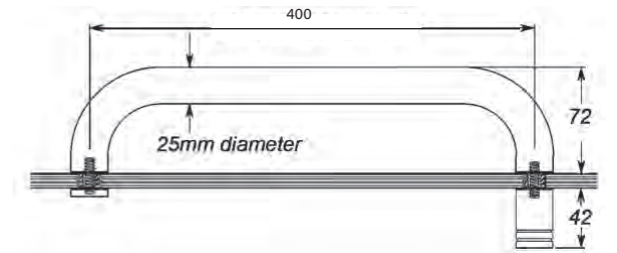

VI.CBG90
CUBE BRACKET
90 Degree Glass to Glass
Chrome

VI.CBW180
CUBE BRACKET
180 Degree Wall to Glass
Chrome

WDCC10
CONCEALED CHANNEL
Anodised Aluminium
w 16mm x h 10mm x 1.5mm

HANDLE WITH KNOB
Chrome

WD7