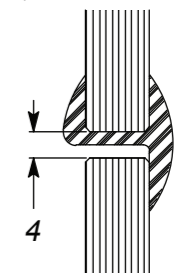

HANDLE WITH KNOB
Chrome

WD7

H-HANDLE
Chrome

WD8

D-HANDLE
Chrome

WD9

POLISH HOLE
43mm diameter

FRAMELESS FITTINGS

SPECIFICATION

WD10
WATER BAR
Bright Aluminium
700mm

WD11
WATER BAR
Bright Aluminium
700mm

WD12
WATER BAR
Bright Aluminium
700mm

WD13
WATER BAR
Bright Aluminium
700mm

WD14
WATER BAR / HOB
2100mm

WD15
CLEAR WATER SEAL
For 10mm Glass
700mm

WD16
CLEAR WATER SEAL
For 10mm Glass
700mm

WD17
CLEAR WATER SEAL
For 10mm Glass
700mm

WD18
CLEAR WATER SEAL
For 10mm Glass
700mm

WDCC10
CONCEALED CHANNEL
Anodised Aluminium
w 16mm x h 10mm x 1.5mm

Only Supplied with Verotti Shower Screens