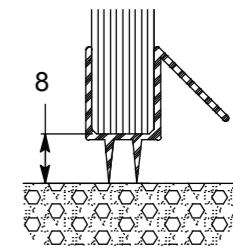

SPECIFICATION

WD10
WATER BAR
Bright Aluminium
700mm

WD11
WATER BAR
Bright Aluminium
700mm

WD12
WATER BAR
Bright Aluminium
700mm

WD13
WATER BAR
Bright Aluminium
700mm

WD14
WATER BAR / HOB
2100mm

WD15
CLEAR WATER SEAL
For 10mm Glass
700mm

WD16
CLEAR WATER SEAL
For 10mm Glass
700mm

WD17
CLEAR WATER SEAL
For 10mm Glass
700mm

WD18
CLEAR WATER SEAL
For 10mm Glass
700mm

WDCC10
CONCEALED CHANNEL
Anodised Aluminium
w 16mm x h 10mm x 1.5mm

Only Supplied with Verotti Shower Screens