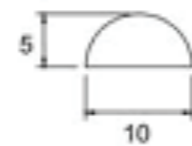

SPECIFICATION

WD10
WATER BAR
Bright Aluminium
700mm

WD11
WATER BAR
Bright Aluminium
700mm

WD12
WATER BAR
Bright Aluminium
700mm

WD13
WATER BAR
Bright Aluminium
700mm

WD14
WATER BAR / HOB
2100mm

WD15
CLEAR WATER SEAL
For 10mm Glass
700mm