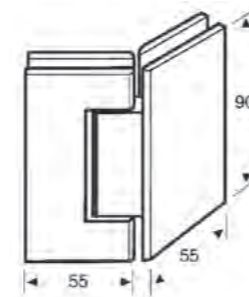

FRAMELESS FITTINGS

SPECIFICATION

VI.H180
CUBE HINGE
180 Degree Glass to Glass
Chrome

VI.CBW90
CUBE BRACKET
90 Degree Wall to Glass
Chrome

VI.H135
CUBE HINGE
135 Degree Glass to Glass
Chrome

VI.CBA
CUBE BRACKET
Adjustable Wall to Glass
Chrome