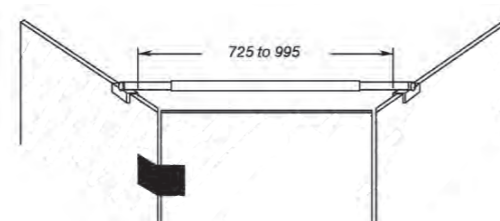

WD16
CLEAR WATER SEAL
For 10mm Glass
700mm

WD17
CLEAR WATER SEAL
For 10mm Glass
700mm

WD18
CLEAR WATER SEAL
For 10mm Glass
700mm

WDCC10
CONCEALED CHANNEL
Anodised Aluminium
w 16mm x h 10mm x 1.5mm

Only Supplied with Verotti Shower Screens

FITTINGS

SPECIFICATION

WD20
HEADER BRACE
Wall to Glass
Chrome

WD20.1
HEADER BRACE
Glass to Glass
Chrome

GLASS PROTECTION

With Verotti Glass Protection

WGPS
SHOWER SCREEN GLASS PROTECTION

Without Verotti Glass Protection