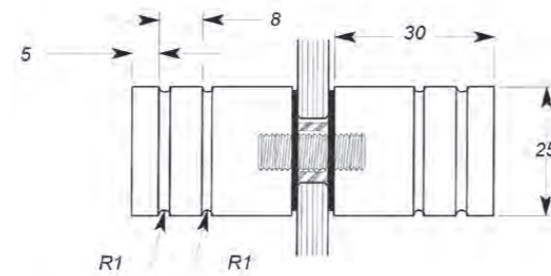

VI.HC90
CUBE HINGE
Corner Wall to Glass
Chrome

VI.CBW180
CUBE BRACKET
180 Degree Wall to Glass
Chrome

FRAMELESS FITTINGS

SPECIFICATION

WD1

DOOR KNOB
Chrome

WD2

DOOR KNOB
Chrome

WD16
CLEAR WATER SEAL
For 10mm Glass
700mm

WD17
CLEAR WATER SEAL
For 10mm Glass
700mm

WD18
CLEAR WATER SEAL
For 10mm Glass
700mm

WDCC10
CONCEALED CHANNEL
Anodised Aluminium
w 16mm x h 10mm x 1.5mm

Only Supplied with Verotti Shower Screens