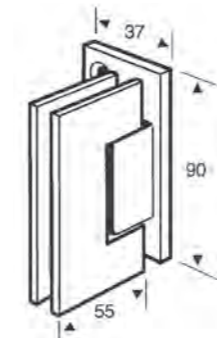

FRAMELESS FITTINGS

SPECIFICATION

VI.H180
CUBE HINGE
180 Degree Glass to Glass
Chrome

VI.CBW90
CUBE BRACKET
90 Degree Wall to Glass
Chrome

VI.H135
CUBE HINGE
135 Degree Glass to Glass
Chrome

VI.CBA
CUBE BRACKET
Adjustable Wall to Glass
Chrome

VI.H90
CUBE HINGE
90 Degree Wall to Glass
Chrome

VI.CBG90
CUBE BRACKET
90 Degree Glass to Glass
Chrome

VI.HBF180
CUBE HINGE
180 Degree Glass to Glass
Bi-Fold
Chrome

VI.CBG135
CUBE BRACKET
135 Degree Glass to Glass
Chrome