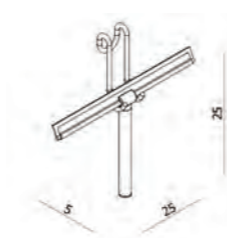

FITTINGS

SPECIFICATION

GLASS PROTECTION

WGPP
SINGLE PANEL SHOWER SCREEN GLASS PROTECTION

VE.SQ
SQUEEGEE
Chrome

Clear Glass Shelves

CGSC200 Corner Glass Shelf - Clear 200 x 200 x 10mm

CGSC250 Corner Glass Shelf - Clear 250 x 250 x 10mm

TruClear+ Shelves (Minimal to no green tinge present in glass)

CGSS200 Corner Glass Shelf - TruClear+ 200 x 200 x 10mm

CGSS250 Corner Glass Shelf - TruClear+ 250 x 250 x 10mm

SGSS300 Straight Glass Shelf - TruClear+ 300 x 120 x 10mm

SGSS550 Straight Glass Shelf - TruClear+ 550 x 120 x 10mm

WD26
BRACKET
Chrome

WD26SC
BRACKET
Satin Chrome

WD26MB
BRACKET
Matt Black