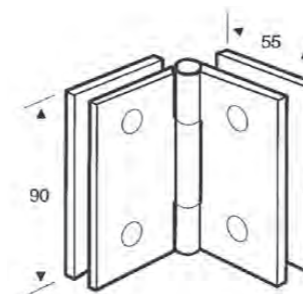

FRAMELESS FITTINGS

SPECIFICATION

VI.H180
CUBE HINGE
180 Degree Glass to Glass
Chrome

VI.CBW90
CUBE BRACKET
90 Degree Wall to Glass
Chrome

VI.H135
CUBE HINGE
135 Degree Glass to Glass
Chrome

VI.H90
CUBE HINGE
90 Degree Wall to Glass
Chrome

VI.HBF180
CUBE HINGE
180 Degree Glass to Glass
Bi-Fold
Chrome

VI.HC90
CUBE HINGE
Corner Wall to Glass
Chrome