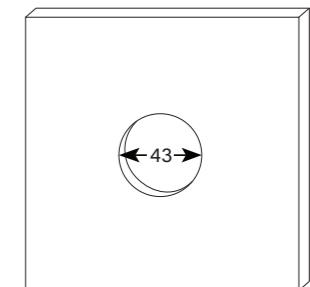

HANDLE WITH KNOB
Chrome

WD7

H-HANDLE
Chrome

WD8

D-HANDLE
Chrome

WD9

POLISH HOLE
43mm diameter

FRAMELESS FITTINGS