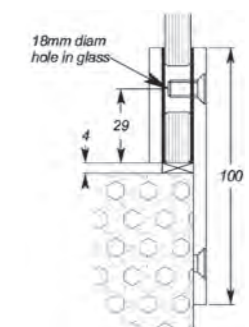

FRAMELESS FITTINGS

SPECIFICATION

VI.H180
CUBE HINGE
180 Degree Glass to Glass
Chrome

VI.CBW90
CUBE BRACKET
90 Degree Wall to Glass
Chrome

VI.H135
CUBE HINGE
135 Degree Glass to Glass
Chrome

VI.H90
CUBE HINGE
90 Degree Wall to Glass
Chrome

VI.HBF180
CUBE HINGE
180 Degree Glass to Glass
Bi-Fold
Chrome

VI.HC90
CUBE HINGE
Corner Wall to Glass
Chrome