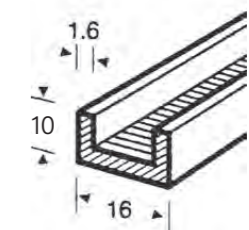

SPECIFICATION

WD10
WATER BAR
Bright Aluminium
700mm

WD11
WATER BAR
Bright Aluminium
700mm

WD12
WATER BAR
Bright Aluminium
700mm

WD13
WATER BAR
Bright Aluminium
700mm

WD14
WATER BAR / HOB
2100mm

WD15
CLEAR WATER SEAL
For 10mm Glass
700mm

WD16
CLEAR WATER SEAL
For 10mm Glass
700mm

WD17
CLEAR WATER SEAL
For 10mm Glass
700mm

WD18
CLEAR WATER SEAL
For 10mm Glass
700mm

WDCC10
CONCEALED CHANNEL
Anodised Aluminium
w 16mm x h 10mm x 1.5mm

Only Supplied with Verotti Shower Screens