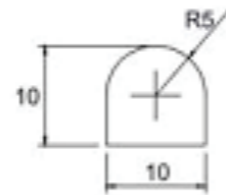

WD12
WATER BAR
Bright Aluminium
700mm