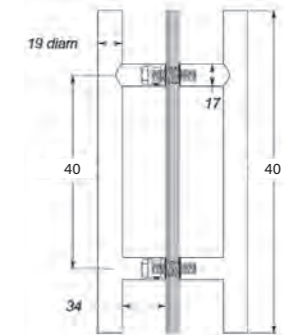

HANDLE WITH KNOB
Chrome

WD7

H-HANDLE
Chrome

WD8

D-HANDLE
Chrome

WD9

POLISH HOLE
43mm diameter

FRAMELESS FITTINGS

WD16
CLEAR WATER SEAL
For 10mm Glass
700mm

WD17
CLEAR WATER SEAL
For 10mm Glass
700mm

WD18
CLEAR WATER SEAL
For 10mm Glass
700mm

WDCC10
CONCEALED CHANNEL
Anodised Aluminium
w 16mm x h 10mm x 1.5mm

Only Supplied with Verotti Shower Screens