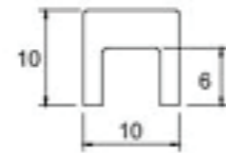

WD11
WATER BAR
Bright Aluminium
700mm