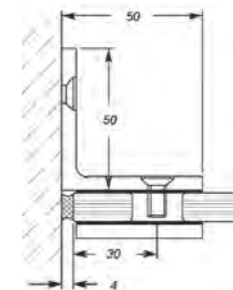

FRAMELESS FITTINGS

SPECIFICATION

VI.H180
CUBE HINGE
180 Degree Glass to Glass
Chrome

VI.CBW90
CUBE BRACKET
90 Degree Wall to Glass
Chrome

VI.H135
CUBE HINGE
135 Degree Glass to Glass
Chrome

VI.CBA
CUBE BRACKET
Adjustable Wall to Glass
Chrome

VI.H90
CUBE HINGE
90 Degree Wall to Glass
Chrome

VI.CBG90
CUBE BRACKET
90 Degree Glass to Glass
Chrome

VI.HBF180
CUBE HINGE
180 Degree Glass to Glass
Bi-Fold
Chrome

VI.CBG135
CUBE BRACKET
135 Degree Glass to Glass
Chrome