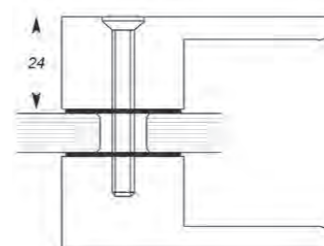

FRAMELESS FITTINGS

SPECIFICATION

DOOR KNOB
Chrome

DOOR KNOB
Chrome

DOOR KNOB
Chrome

DOOR KNOB
Chrome

Chrome

DOOR KNOB

WD6

HANDLE WITH KNOB
Chrome

WD7

H-HANDLE
Chrome

WD8

D-HANDLE
Chrome

WD9

POLISH HOLE
43mm diameter