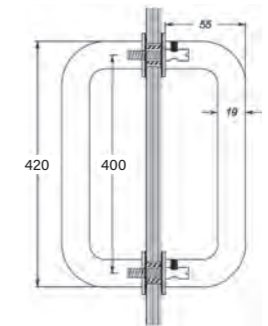

HANDLE WITH KNOB
Chrome

WD7

H-HANDLE
Chrome

WD8

D-HANDLE
Chrome

WD9

POLISH HOLE
43mm diameter

FRAMELESS FITTINGS

SPECIFICATION

WD10
WATER BAR
Bright Aluminium
700mm

WD11
WATER BAR
Bright Aluminium
700mm

WD12
WATER BAR
Bright Aluminium
700mm

WD13
WATER BAR
Bright Aluminium
700mm

WD14
WATER BAR / HOB
2100mm

WD15
CLEAR WATER SEAL
For 10mm Glass
700mm

WD16
CLEAR WATER SEAL
For 10mm Glass
700mm

WD17
CLEAR WATER SEAL
For 10mm Glass
700mm

WD18
CLEAR WATER SEAL
For 10mm Glass
700mm

WDCC10
CONCEALED CHANNEL
Anodised Aluminium
w 16mm x h 10mm x 1.5mm

Only Supplied with Verotti Shower Screens