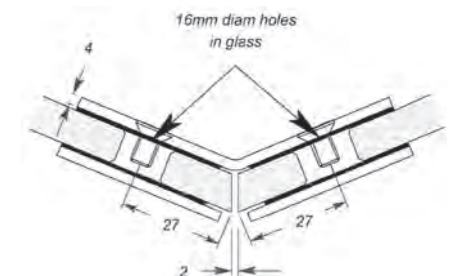

FRAMELESS FITTINGS

SPECIFICATION

VI.H180
CUBE HINGE
180 Degree Glass to Glass
Chrome

VI.CBW90
CUBE BRACKET
90 Degree Wall to Glass
Chrome

VI.H135
CUBE HINGE
135 Degree Glass to Glass
Chrome

VI.CBA
CUBE BRACKET
Adjustable Wall to Glass
Chrome

VI.H90
CUBE HINGE
90 Degree Wall to Glass
Chrome

VI.CBG90
CUBE BRACKET
90 Degree Glass to Glass
Chrome

VI.HBF180
CUBE HINGE
180 Degree Glass to Glass
Bi-Fold
Chrome

VI.CBG135
CUBE BRACKET
135 Degree Glass to Glass
Chrome

VI.HC90
CUBE HINGE
Corner Wall to Glass
Chrome

VI.CBW180
CUBE BRACKET
180 Degree Wall to Glass
Chrome

FRAMELESS FITTINGS

SPECIFICATION

WD1

DOOR KNOB
Chrome

WD2

DOOR KNOB
Chrome

WD16
CLEAR WATER SEAL
For 10mm Glass
700mm

WD17
CLEAR WATER SEAL
For 10mm Glass
700mm

WD18
CLEAR WATER SEAL
For 10mm Glass
700mm

WDCC10
CONCEALED CHANNEL
Anodised Aluminium
w 16mm x h 10mm x 1.5mm

Only Supplied with Verotti Shower Screens