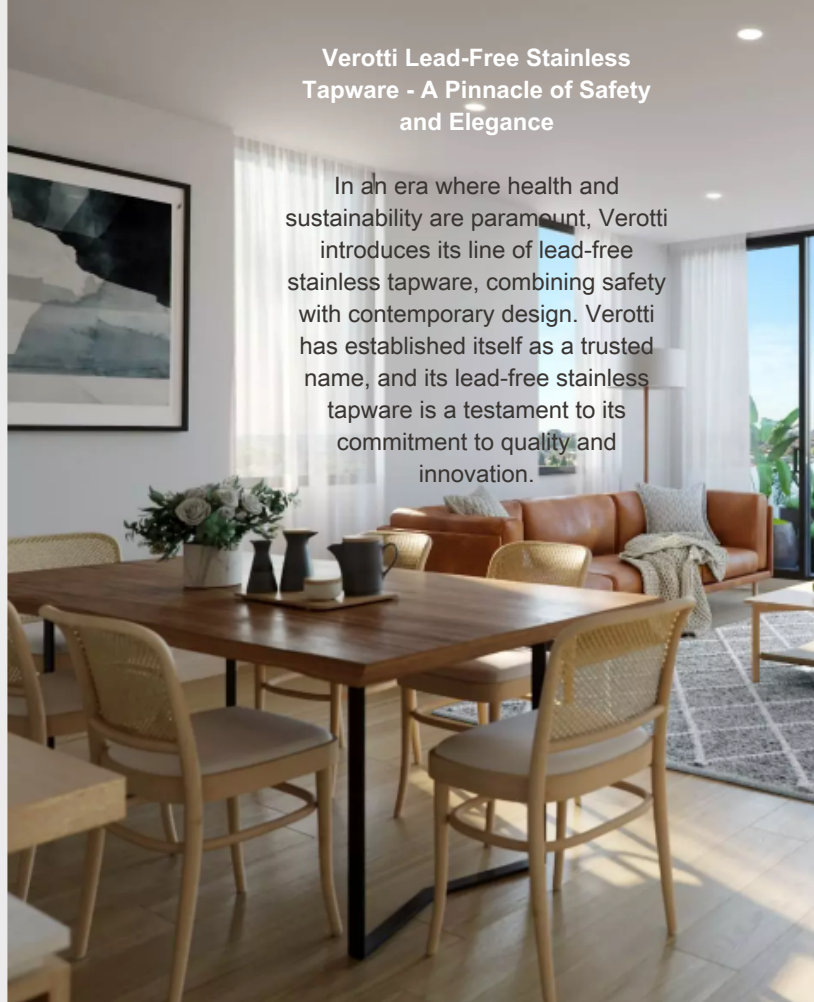

Verotti Lead-Free Stainless Tapware - A Pinnacle of Safety and Elegance

In an era where health and sustainability are paramount, Verotti introduces its line of lead-free stainless tapware, combining safety with contemporary design. Verotti has established itself as a trusted name, and its lead-free stainless tapware is a testament to its commitment to quality and innovation.