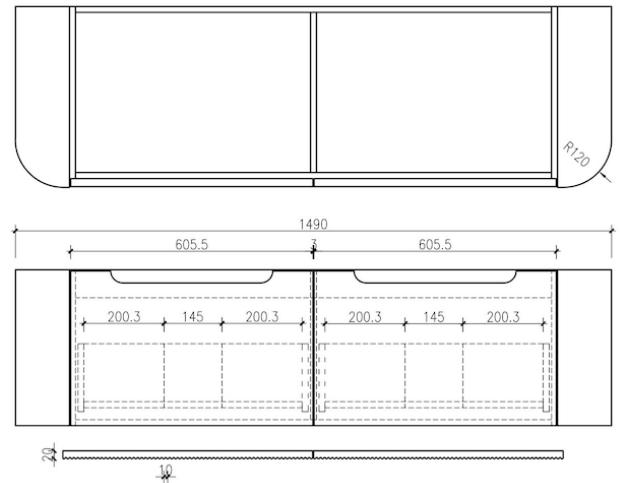

Optional Extra: Plug & Waste

verotti
Bathroom Culture

Information provided represents the actual product available at the time 01/11/2022.
The design and specification are subject to change without notice.
Dimensions are approximate.