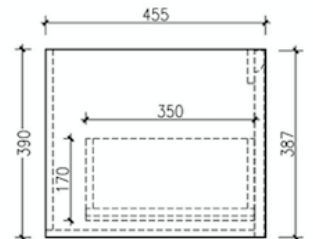

Optional Extra: Plug & Waste

verotti
Bathroom Culture

Information provided represents the actual product available at the time 01/11/2022.
The design and specification are subject to change without notice.
Dimensions are approximate.