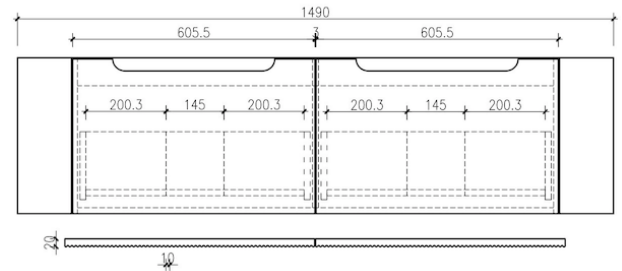

Optional Extra: Plug & Waste

verotti
Bathroom Culture

Information provided represents the actual product available at the time 01/11/2022.
The design and specification are subject to change without notice.
Dimensions are approximate.