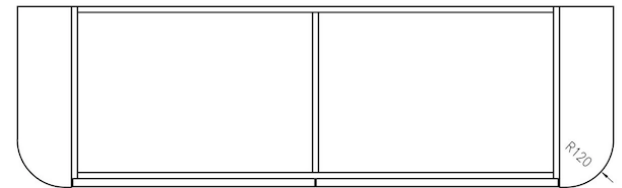

Optional Extra: Plug & Waste

verotti
Bathroom Culture

Information provided represents the actual product available at the time 01/11/2022.
The design and specification are subject to change without notice.
Dimensions are approximate.