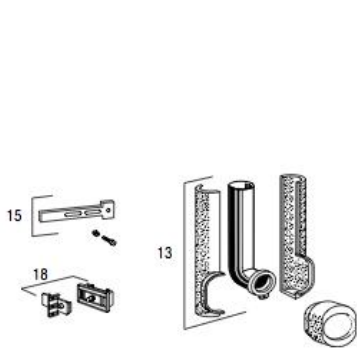

RIOS

Spare Parts Listing