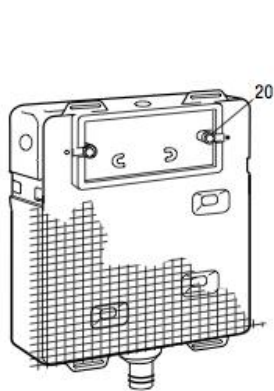

RIOS

Spare Parts Listing

RIOS - Cistern only
Suits floor mounted pans