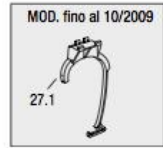

RIOS

Spare Parts Listing