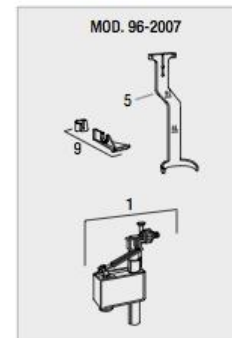

RIOS

Spare Parts Listing