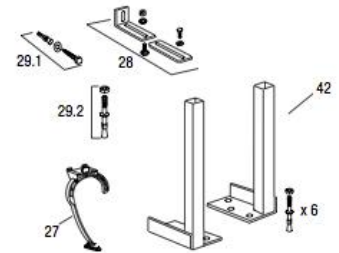

RIOS

Spare Parts Listing