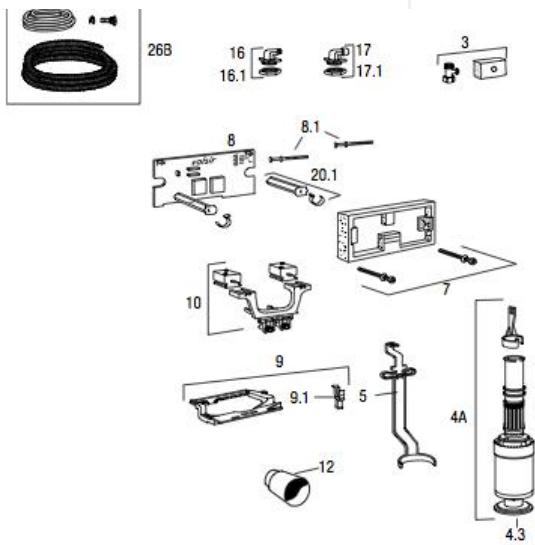

RIOS

Spare Parts Listing