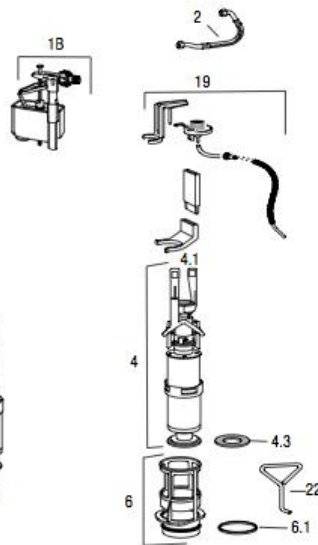

RIOS

Spare Parts Listing