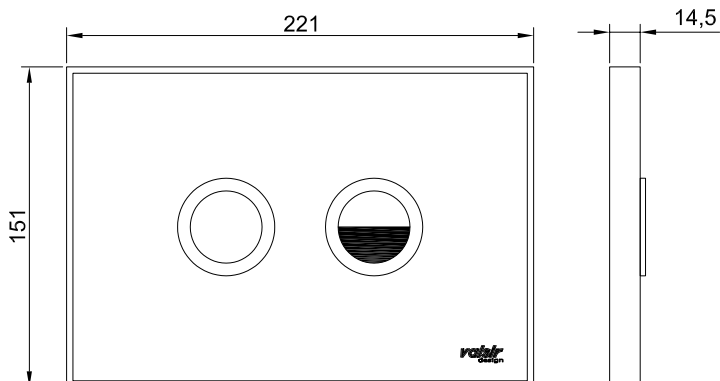

CUSTOM

PNEUMATIC (AIR ACTIVATION)

Model: CUSTOM TILE INSERT

Code: 571735 Round Button Chrome
571745 Round Button Satin Chrome

571737 Square Button Chrome
571747 Square Button Satin Chrome

Dimensions

Width: 215mm
Depth: 14.5mm
Height: 145mm

Features:

Soft-touch Pneumatic, combines as access plate for servicing of Valsir cistern

TILE CUT-OUT TEMPLATES

CUSTOM DESIGN - SQUARE BUTTONS

CUSTOM DESIGN - ROUND BUTTONS

SPECIFICATION