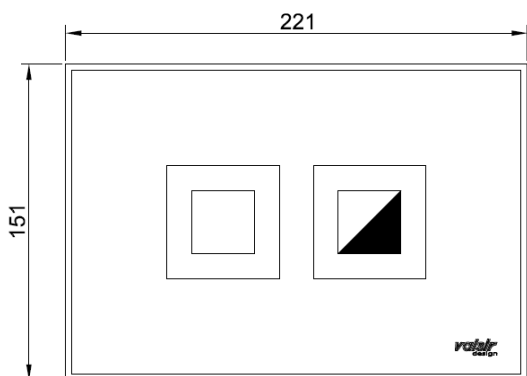

CUSTOM

PNEUMATIC (AIR ACTIVATION)

Model: CUSTOM TILE INSERT

Code: 571735 Round Button Chrome
571745 Round Button Satin Chrome

571737 Square Button Chrome
571747 Square Button Satin Chrome

Dimensions

Width: 215mm
Depth: 14.5mm
Height: 145mm

Features:

Soft-touch Pneumatic, combines as access plate for servicing of Valsir cistern

TILE CUT-OUT TEMPLATES

CUSTOM DESIGN - SQUARE BUTTONS

CUSTOM DESIGN - ROUND BUTTONS

SPECIFICATION