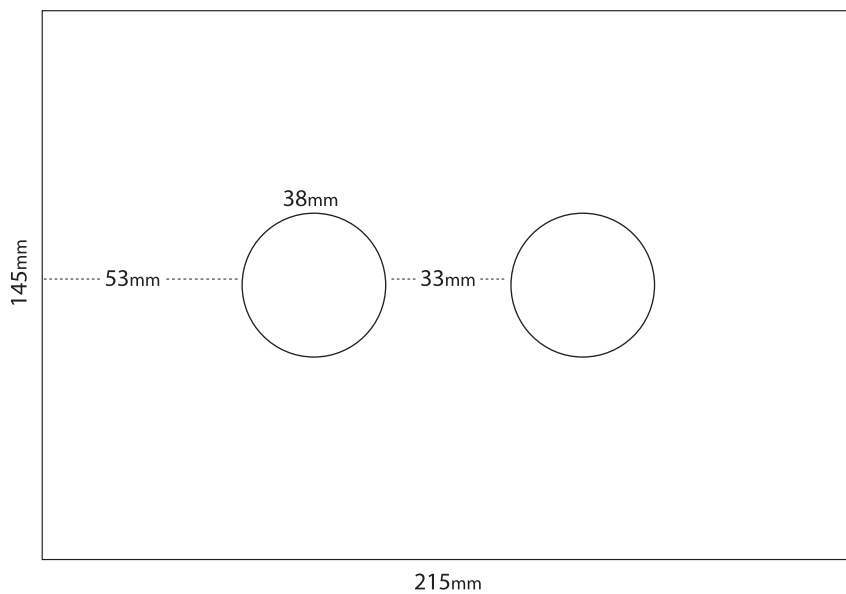

CUSTOM DESIGN - ROUND BUTTONS