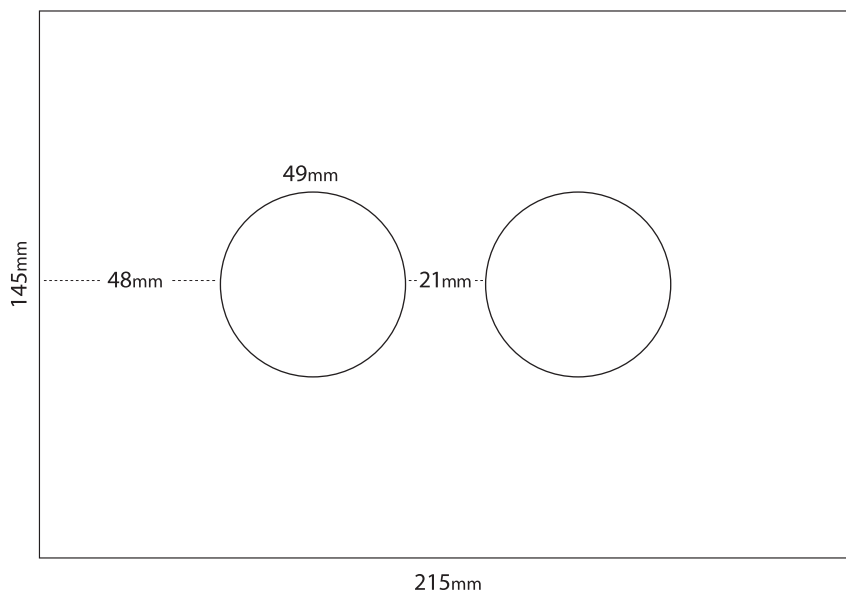

CUSTOM

PNEUMATIC (AIR ACTIVATION)

Model: CUSTOM TILE INSERT

Code: 571735 Round Button Chrome
571745 Round Button Satin Chrome

571737 Square Button Chrome
571747 Square Button Satin Chrome

Dimensions

Width: 215mm
Depth: 14.5mm
Height: 145mm

Features:

Soft-touch Pneumatic, combines as access plate for servicing of Valsir cistern

TILE CUT-OUT TEMPLATES

CUSTOM DESIGN - SQUARE BUTTONS

CUSTOM DESIGN - ROUND BUTTONS

SPECIFICATION