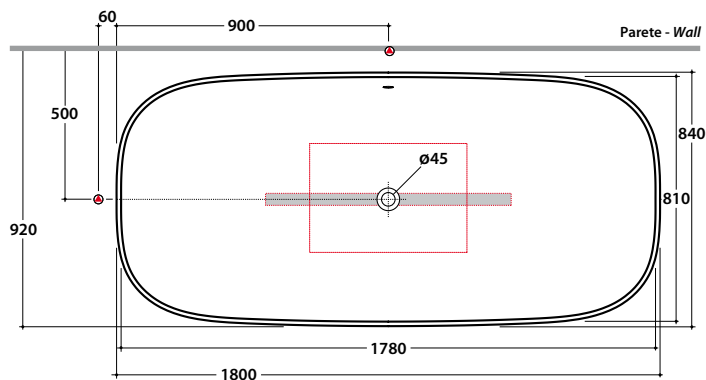

# GENESIS

**Model:** GLOBO GENEISS FREESTANDING

**Code:** VAGE1X Shiny White  
VAGE2X Matt White

**Dimensions**

**Width:** 840mm  
**Depth:** 1780mm  
**Height:** 730mm

# GLOBO

Ceramics of Italy

● Posizione consigliata per la rubinetteria a parete e pavimento  
Suggested position for wall/floor mounted taps