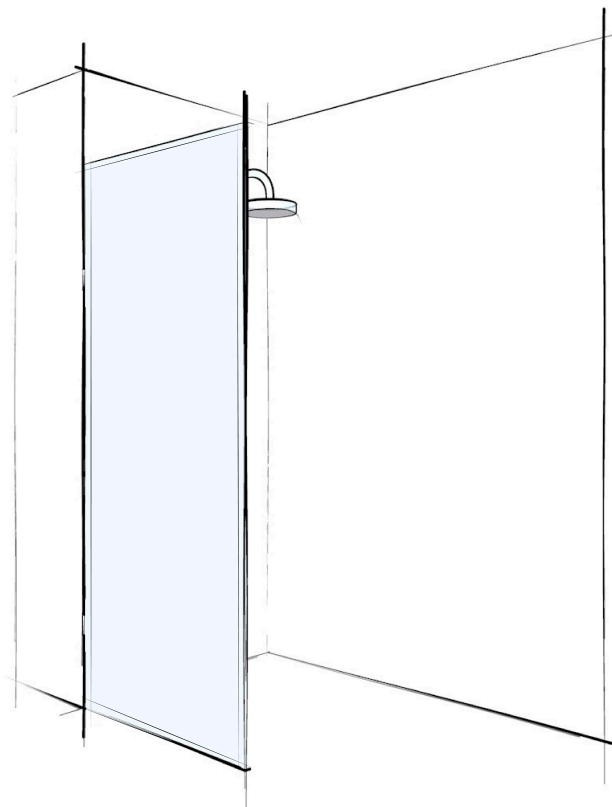

# CUSTOM SEMI-FRAMELESS FIXED PANEL

**6MM**  
TOUGHENED  
SAFETY  
GLASS

**CUSTOM**  
MEASURED

**2m**  
Standard  
Height

Workmanship  
Warranty\*

**LEAD**  
**TIME**

10-15 business days  
from date of check  
measure

Bright Aluminium

	<b>Size</b>	<b>Clear</b>
	Up to 800	FFSF8
	Up to 1000	FFSF10
	Up to 1200	FFSF12

## ADDITIONALS

<b>Code</b>	<b>Description</b>
WGPP	Verotti Glass Protection
WDHW100	Extra Height or Width - 100mm Increment ( Showerscreen )
WDCC	Corner & Angle Cut Out
i16. ★ <b>ADD COLOUR CODE</b>	Black Aluminium <b>BLA</b> , White Aluminium <b>WA</b> , Satin Aluminium <b>SA</b> , Gold Aluminium <b>GA</b>
SFBGUGFX	Bohemian 6mm Glass Up Grade