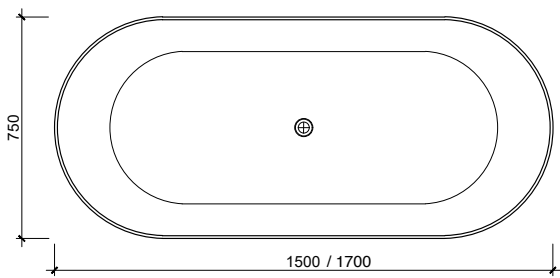

SOHO

SOHO FREESTANDING BATH

Solid Surface

Matte White

SO.1500MW

1500 x 750 x 560

Weight - 90kg / Capacity 245L

SO.1700MW

1700 x 750 x 560

Weight - 105kg / Capacity 252L

SO.1800MW

1800 x 800 x 560

Weight - 120kg / Capacity 273L

PW.40CP

40mm Pop
Plug & Waste - Chrome

PW.40MB