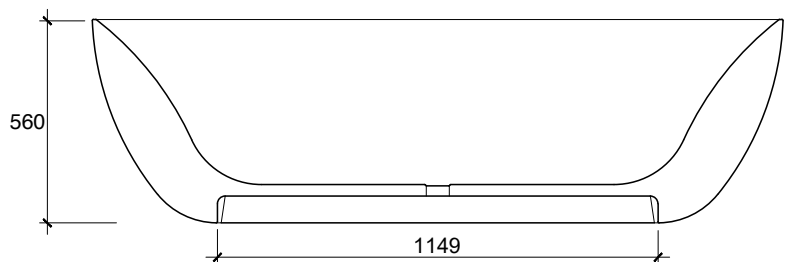

SOHO

SOHO FREESTANDING BATH

Solid Surface

Matte White

SO.1500MW

1500 x 750 x 560

Weight - 90kg / Capacity 245L

SO.1700MW

1700 x 750 x 560

Weight - 105kg / Capacity 252L

SO.1800MW

1800 x 800 x 560

Weight - 120kg / Capacity 273L

PW.40CP

40mm Pop
Plug & Waste - Chrome

PW.40MB