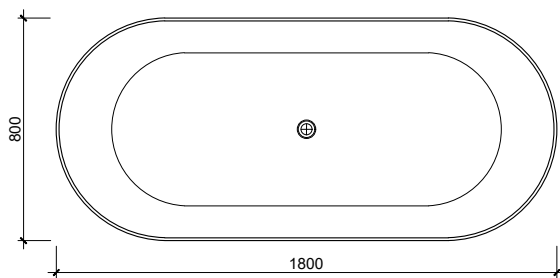

SOHO

SOHO FREESTANDING BATH

Solid Surface

Matte White

SO.1500MW

1500 x 750 x 560

Weight - 90kg / Capacity 245L

SO.1700MW

1700 x 750 x 560

Weight - 105kg / Capacity 252L

SO.1800MW

1800 x 800 x 560

Weight - 120kg / Capacity 273L

PW.40CP

40mm Pop
Plug & Waste - Chrome

PW.40MB