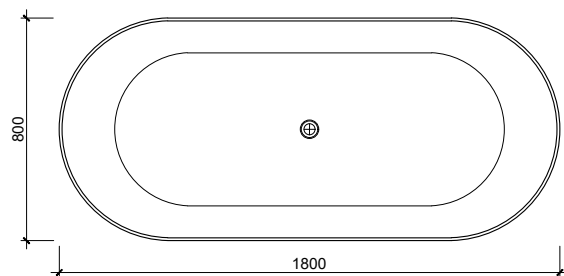

SOHO

SOHO FREESTANDING BATH

Handmade Concrete
Raw Natural Finish

SO.1500NR

1500 x 750 x 560
Weight - 306kg / Capacity 245L

SO.1700NR

1700 x 750 x 560
Weight - 339kg / Capacity 252L

SO.1800NR

1800 x 800 x 560
Weight - 366kg / Capacity 273L

PW.40CP
40mm Pop
Plug & Waste - Chrome

PW.40MB
40mm Pop
Plug & Waste - Matte Black