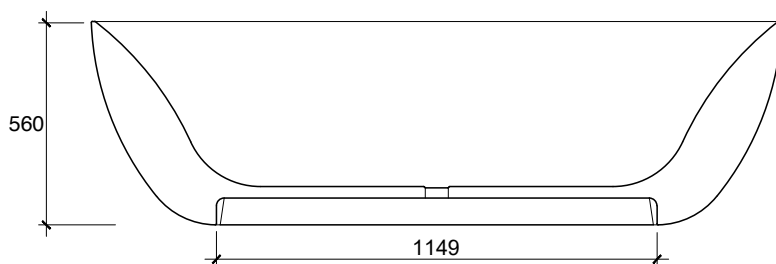

SOHO

SOHO FREESTANDING BATH

Handmade Concrete
Raw Natural Finish

SO.1500NR

1500 x 750 x 560
Weight - 306kg / Capacity 245L

SO.1700NR

1700 x 750 x 560
Weight - 339kg / Capacity 252L

SO.1800NR

1800 x 800 x 560
Weight - 366kg / Capacity 273L

PW.40CP
40mm Pop
Plug & Waste - Chrome

PW.40MB
40mm Pop
Plug & Waste - Matte Black