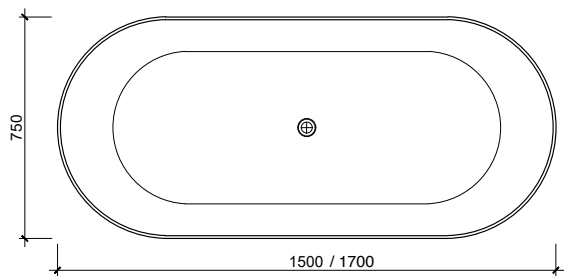

SOHO

SOHO FREESTANDING BATH

Handmade Concrete
Raw Natural Finish

SO.1500NR

1500 x 750 x 560
Weight - 306kg / Capacity 245L

SO.1700NR

1700 x 750 x 560
Weight - 339kg / Capacity 252L

SO.1800NR

1800 x 800 x 560
Weight - 366kg / Capacity 273L

PW.40CP
40mm Pop
Plug & Waste - Chrome

PW.40MB
40mm Pop
Plug & Waste - Matte Black