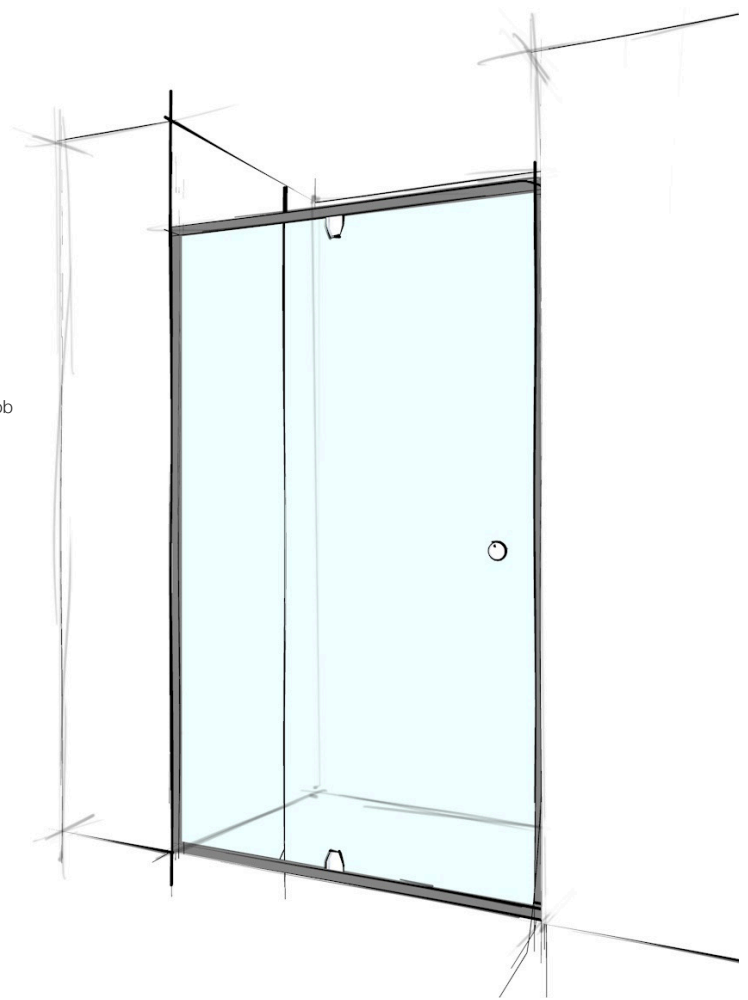

SPECIFICATIO

CUSTOM **SEMI-FRAMELESS** WALL-TO-WALL 2 PANELS

6MM
TOUGHENED
SAFETY
GLASS

CUSTOM
MEASURED

2m
Standard
Height

Workmanship
Warranty*

LEAD
TIME

10-15 business days
from date of check
measure

Semi Frameless Hinge

WD2 Chrome Door Knob

WD15 Water Seal

Size

- Up to 1200
- Up to 1400
- Up to 1800

Clear

- FFD2SF12
- FFD2SF14
- FFD2SF18