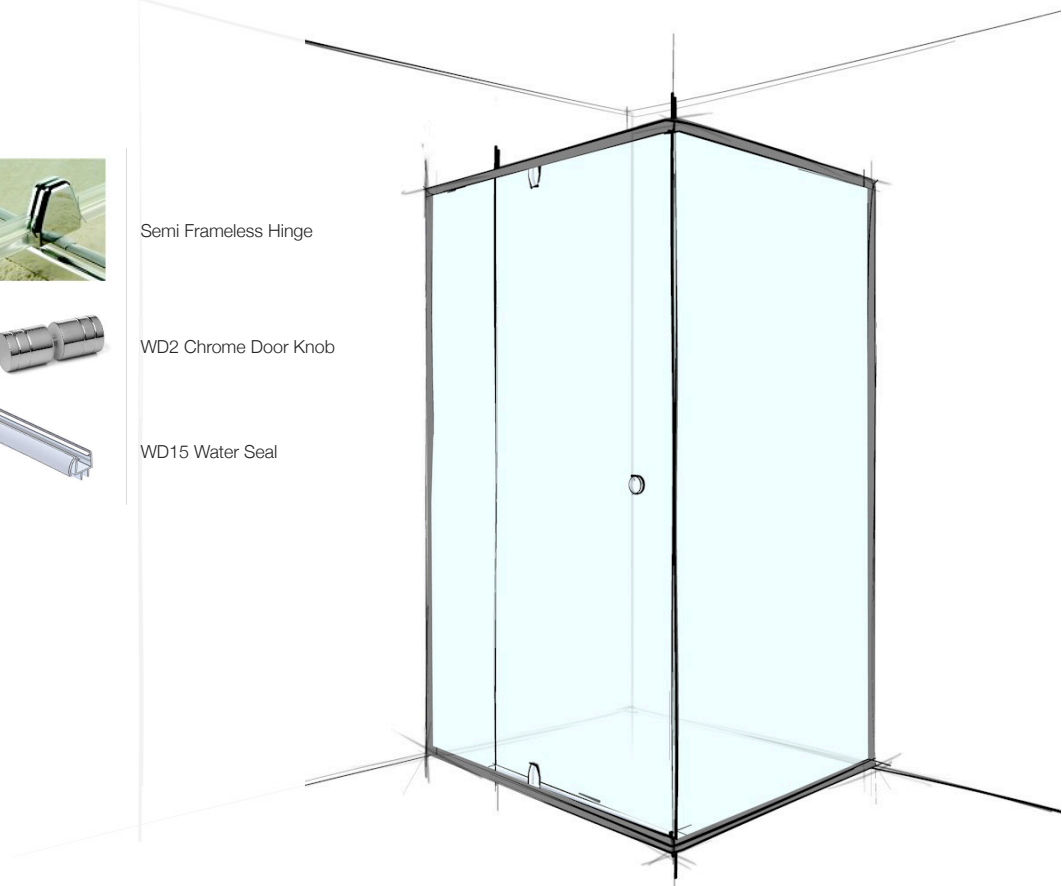

SPECIFICATION

CUSTOM **SEMI**-FRAMELESS SQUARE CORNER SET-IN

6MM
TOUGHENED
SAFETY
GLASS

CUSTOM
MEASURED

2m
Standard
Height

Workmanship
Warranty*

**LEAD
TIME**

10-15 business days
from date of check
measure

Semi Frameless Hinge

WD2 Chrome Door Knob

WD15 Water Seal

Size

Up to 1000 x 1000

Up to 1200 x 1200

Clear

FR3SF10