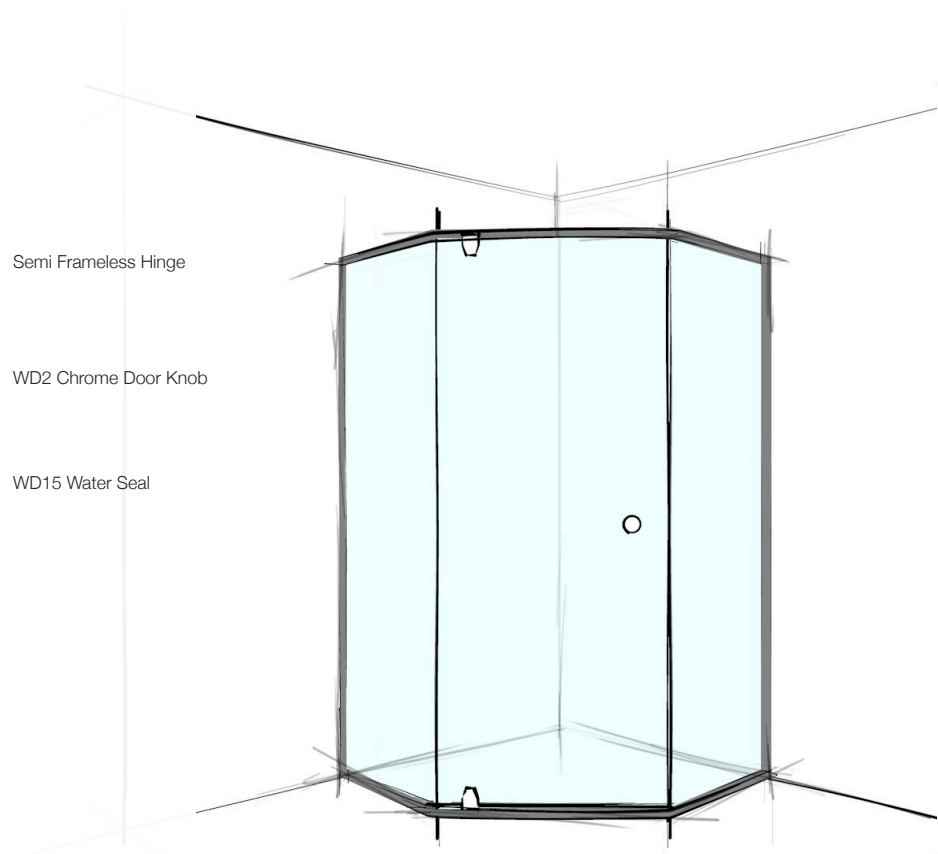

SPECIFICATIO

CUSTOM **SEMI**-FRAMELESS HEX CORNER SET-IN

6MM
TOUGHENED
SAFETY
GLASS

CUSTOM
MEASURED

2m
Standard
Height

7
YEARS

Workmanship
Warranty*

LEAD
TIME

10-15 business days
from date of check
measure

Semi Frameless Hinge

WD2 Chrome Door Knob

WD15 Water Seal

Size

Up to 1000 x 1000

Up to 1200 x 1200

Clear