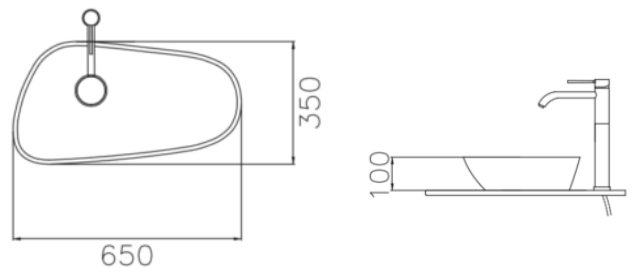

## SUBTLE

Model: **SUBTLE BENCH BASIN 650x350mm**

Code: SB.64

 Gloss White

Features: Ceramic  
No Tap Hole

Note: Includes Ceramic Pop Up Plug & Waste

Basin has a deep seated waste  
requires bench cut out of 120mm  
diameter

### ENDURANCE + QUALITY + RELIABILITY

A Stylish wash basin is an essential element in any bathroom. Verotti's comprehensive range of "thin rim" basins set the standard for individualization, empowering architects, interior designers and individuals to realize their creative vision and express their personality. Available in a wide variety of materials, geometrical shapes, textures and colours, Verotti basins combine aesthetics with comfort allowing for design flexibility and a genuine opportunity to make a statement in your bathroom.