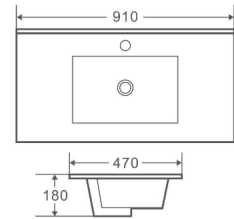

SPECIFICATION

QWELO

Model: **Qwelo 900 PVC Wall Hung Vanity**

Code: QW.90RHDGW
Right Hand Drawer

Features: 900 x 450 x 560mm
Ceramic Top 1th - White
Gloss White Cabinet
Soft Close Doors + Drawers
Moisture Resistant
32/40mm Overflow (Waste Not Included)