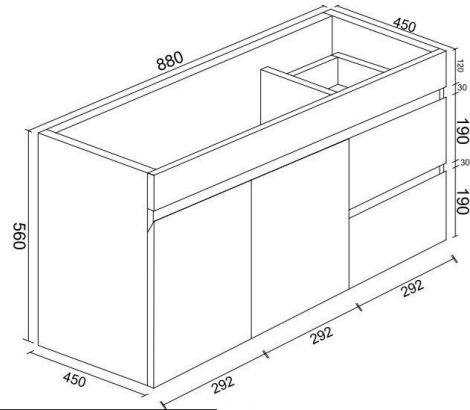

SPECIFICATION

QWELO

Model: **Qwelo 900 PVC Wall Hung Vanity**

Code: QW.90RHDGW
Right Hand Drawer

Features: 900 x 450 x 560mm
Ceramic Top 1th - White
Gloss White Cabinet
Soft Close Doors + Drawers
Moisture Resistant
32/40mm Overflow (Waste Not Included)