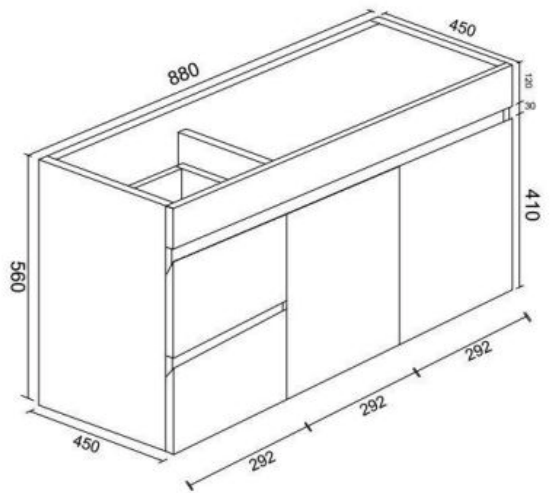

ENDURANCE + QUALITY + RELIABILITY

A bathroom vanity is an essential fixture in any bathroom, serving as a functional and aesthetic centerpiece. It plays a crucial role in enhancing the overall appearance and functionality of the bathroom space. From traditional to modern styles, Verotti bathroom vanities come in various designs, materials, and size, making them a versatile option for homeowners & interiors alike.