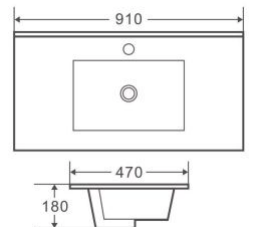

ENDURANCE + QUALITY + RELIABILITY

A bathroom vanity is an essential fixture in any bathroom, serving as a functional and aesthetic centerpiece. It plays a crucial role in enhancing the overall appearance and functionality of the bathroom space. From traditional to modern styles, Verotti bathroom vanities come in various designs, materials, and size, making them a versatile option for homeowners & interiors alike.