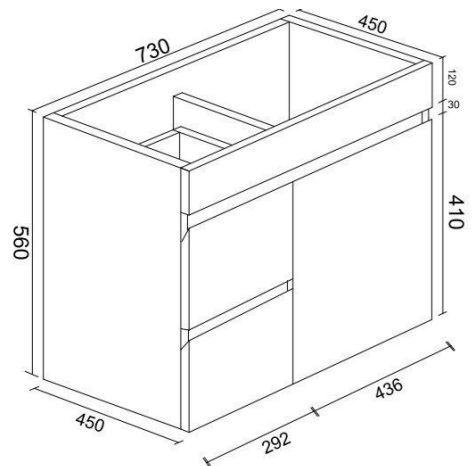

SPECIFICATION

QWELO

Model: **Qwelo 750 PVC Wall Hung Vanity**
Code: QW.75LHDGW
Left Hand Drawer

Features: 750 x 450 x 560mm
Ceramic Top 1th - White
Gloss White Cabinet
Soft Close Doors + Drawers
Moisture Resistant
32/40mm Overlow (Waste Not Included)