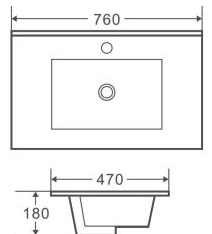

SPECIFICATION

QWELO

Model: **Qwelo 750 PVC Wall Hung Vanity**
Code: QW.75LHDGW
Left Hand Drawer

Features: 750 x 450 x 560mm
Ceramic Top 1th - White
Gloss White Cabinet
Soft Close Doors + Drawers
Moisture Resistant
32/40mm Overlow (Waste Not Included)