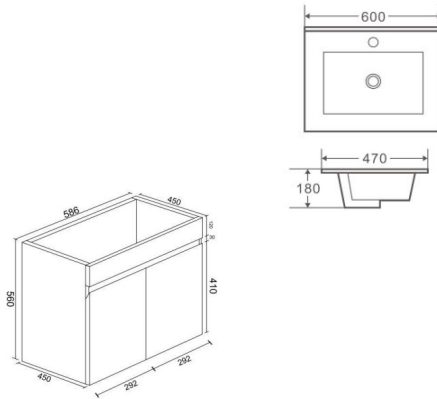

SPECIFICATION

QWELO

Model: **Qwelo 600 PVC Wall Hung Vanity**

Code: QW.60GW - Gloss White

Features: 600 x 450 x 560
Ceramic Top 1th - White
Gloss White Cabinet
Soft Close Doors
Moisture Resistant
32/40mm Overflow (Waste Not Included)

VANITIES BATHROOM VANITIES BATHROOM VANI
TIES BATHROOM VANITIES BATHROOM VANITIES BA
THROOM VANITIES BATHROOM VANITIES BATHROOM V
ANITIES BATHROOM VANITIES BATHROOM VANITI

ENDURANCE + QUALITY + RELIABILITY

A bathroom vanity is an essential fixture in any bathroom, serving as a functional and aesthetic centerpiece. It plays a crucial role in enhancing the overall appearance and functionality of the bathroom space. From traditional to modern styles, Verotti bathroom vanities come in various designs, materials, and size, making them a versatile option for homeowners & interiors alike.

Optional Extra: Plug & Waste

verotti
Bathroom Culture

Information provided represents the actual product available at the time 01/11/2022.
The design and specification are subject to change without notice.
Dimensions are approximate.