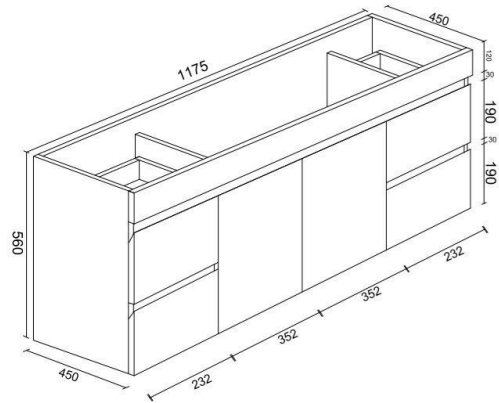

SPECIFICATION

QWELO

Model: **Qwelo 1200 PVC Wall Hung Vanity**
Code: QW.120SBGW

Features: 1200 x 450 x 560mm
Ceramic Top 1th - White
Gloss White Cabinet
Soft Close Doors + Drawers
Moisture Resistant
32/40mm Overflow (Waste Not Included)