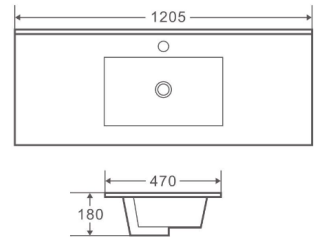

SPECIFICATION

QWELO

Model: **Qwelo 1200 PVC Wall Hung Vanity**
Code: QW.120SBGW

Features: 1200 x 450 x 560mm
Ceramic Top 1th - White
Gloss White Cabinet
Soft Close Doors + Drawers
Moisture Resistant
32/40mm Overflow (Waste Not Included)