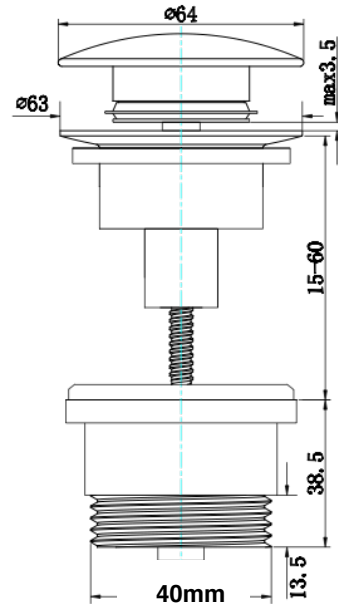

PLUG & WASTE

Model: POP - PLUG & WASTE MATT BLACK
Code: PW32MB

Dimensions

Diameter: 64mm

Features

Finish: Brass Matt Black Plated
Connection: 40mm

Suitable: 32mm with or without Overflow Basin
40mm Basin

Information provided represents the actual product available as at 01/01/2015.
The design and specification are subject to change without notice.
Dimensions are approximate