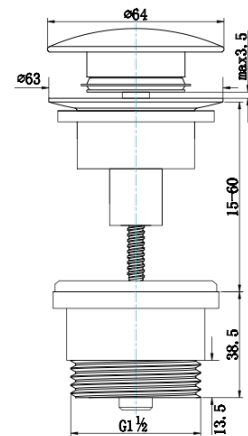

Code: PW.32CP Chrome
PW.32BN Brushed Nickel
PW.32MB Matte Black
PW.32GM Gun Metal
PW.32BB Brushed Brass
PW.32BRZ Bronze

Dimensions 64mm

Connection 32mm

Features: 32mm with or without Overflow Basin
40mm Basin