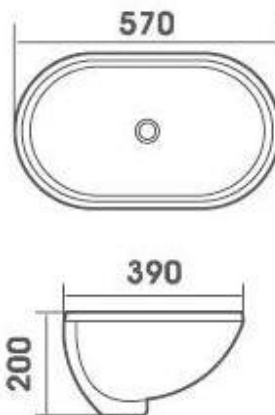

SPECIFICATION

CITY LIFE PILL

Model: **CITY LIFE PILL BASIN 570 x 390 x 200**

Code: PI.57U.xx

 Gloss White

 MW Matte White

Features: Ceramic
No Tap Hole
32/40mm Overflow (Not Included)

LAVABO UNDERCOUNTER LAVABO UNDERCOUNTER LAVABO UNDERCOUNTER LAVABO UNDERCOUNTER LAVABO UNDERCOUNTER
LAVABO UNDERCOUNTER LAVABO UNDERCOUNTER LAVABO UNDERCOUNTER LAVABO UNDERCOUNTER LAVABO UNDERCOUNTER
LAVABO UNDERCOUNTER LAVABO UNDERCOUNTER LAVABO UNDERCOUNTER LAVABO UNDERCOUNTER LAVABO UNDERCOUNTER

ENDURANCE + QUALITY + RELIABILITY

A Stylish wash basin is an essential element in any bathroom. Verotti's comprehensive range of "thin rim" basins set the standard for individualization, empowering architects, interior designers and individuals to realize their creative vision and express their personality. Available in a wide variety of materials, geometrical shapes, textures and colours, Verotti basins combine aesthetics with comfort allowing for design flexibility and a genuine opportunity to make a statement in your bathroom.