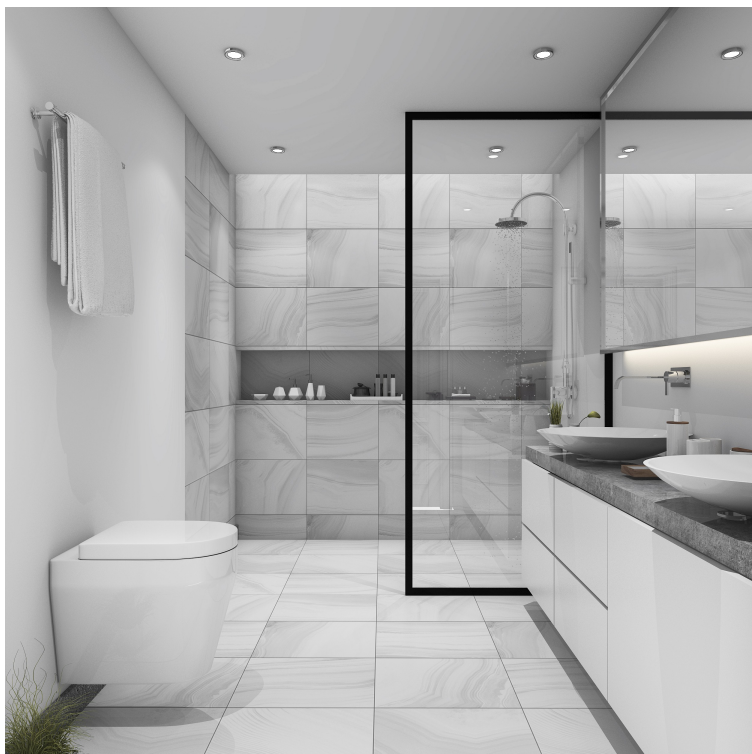

NERA BORDEAUX 0.3 PALATINO GLASS

NERA BORDEAUX 0.3

FIXED PANEL

Up to 1200mm (w) x 2000mm (h)

10mm Toughened Safety Glass

Bracket or Channel Fix (please specify)

Verotti Glass Protection

Code	Description
WAGFFBS12-NB0.3	TruClear+
WAGFFBC12-NB0.3	Clear