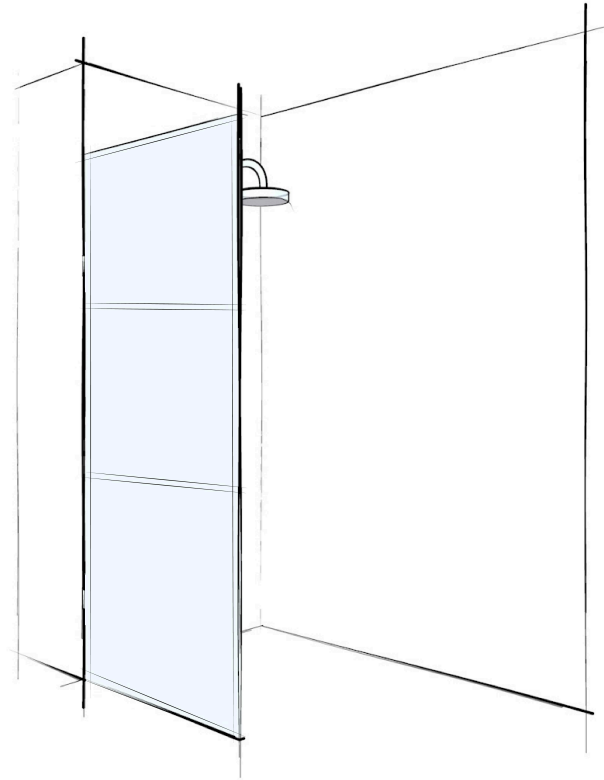

## NERA BORDEAUX 0.2 PALATINO GLASS

### NERA BORDEAUX 0.2

FIXED PANEL

Up to 1200mm (w) x 2000mm (h)

10mm Toughened Safety Glass

Bracket or Channel Fix (please specify)

Verotti Glass Protection

Code	Description
WAGFFBS12-NB0.2	TruClear+
WAGFFBC12-NB0.2	Clear

**10MM**  
TOUGHENED  
SAFETY  
GLASS

**CUSTOM**  
MEASURED

**2m**  
Standard  
Height

**25**  
YEARS

Fittings  
Warranty\*

**7**  
YEARS

Workmanship  
Warranty\*

**LEAD**  
**TIME**