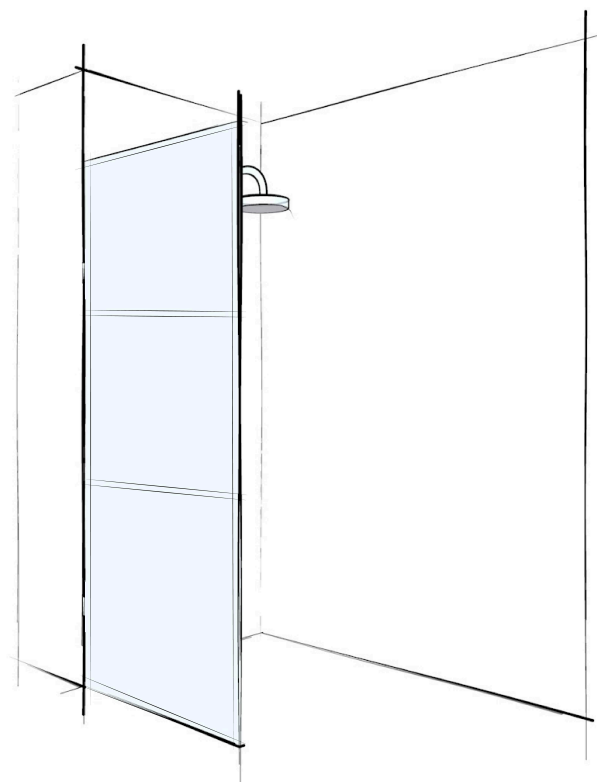

NERA BORDEAUX 0.2 PALATINO GLASS

NERA BORDEAUX 0.2

FIXED PANEL

Up to 1200mm (w) x 2000mm (h)

10mm Toughened Safety Glass

Bracket or Channel Fix (please specify)

Verotti Glass Protection

Code	Description
WAGFFBS12-NB0.2	TruClear+
WAGFFBC12-NB0.2	Clear

10MM
TOUGHENED
SAFETY
GLASS

CUSTOM
MEASURED

2m
Standard
Height

25
YEARS

Fittings
Warranty*

7
YEARS

Workmanship
Warranty*

LEAD
TIME