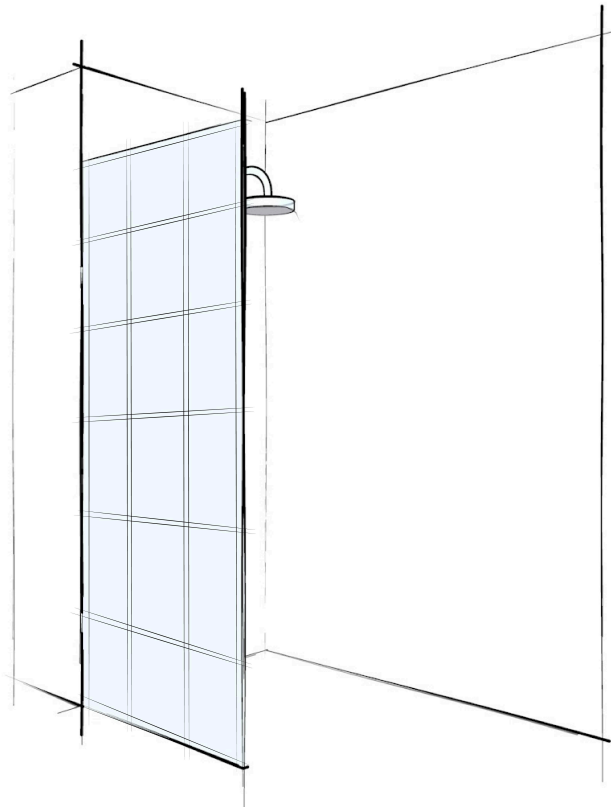

## NERA BORDEAUX 0.1 PALATINO GLASS

### NERA BORDEAUX 0.1

FIXED PANEL

Up to 1200mm (w) x 2000mm (h)

10mm Toughened Safety Glass

Bracket or Channel Fix (please specify)

Verotti Glass Protection

Code	Description
WAGFFBS12-NB0.1	TruClear+
WAGFFBC12-NB0.1	Clear

**10MM**  
TOUGHENED  
SAFETY  
GLASS

**CUSTOM**  
MEASURED

**2m**  
Standard  
Height

**25**  
YEARS  
Fittings  
Warranty\*

**7**  
YEARS  
Workmanship  
Warranty\*

**LEAD TIME**  
15-20 business days  
from date of check  
measure