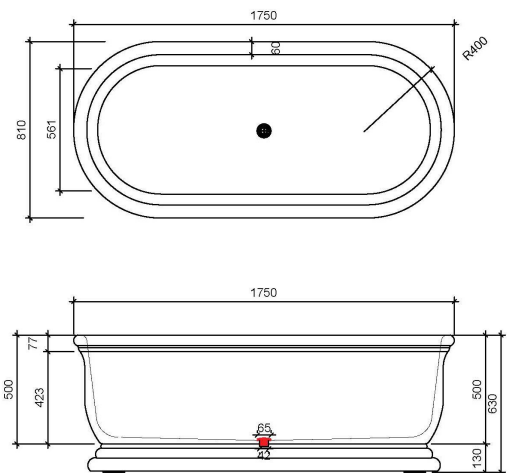

Model: **MARSEILLE SOLID SURFACE**

Code: MS.1750MW Matte White

Features: Matte White
1750 x 810 x 630

Stain and scratch resistance: The non-porous surface of solid surface baths makes them resistant to stains and scratches. They are also easy to maintain, and any scratches or marks can be buffed out. Known for their durability and longevity, they are a worthwhile investment in the long run.