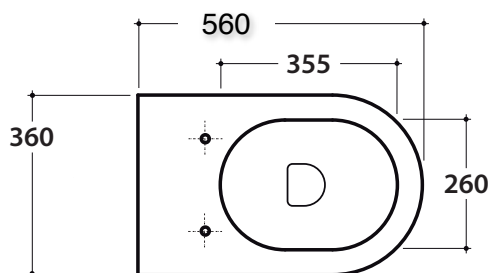

# LUCI

**Model:** LUCI ZERO WALL FACE PAN  
**Code:** LV200

**Dimensions**

**Width:** 360mm  
**Depth:** 560 mm  
**Height:** 455 mm  
**Pan Height:** 410mm

**Features**

**PAN:** Rimless Design  
**WELS Rating:** 4 Star ( 4.5/3L )  
**Waste Outlet:** P 180mm  
 S Trap 80 - 120mm (Includes L-Bend)

**Toilet Seat:** Soft-Close TakeOff® Seat

**NOTE:** For use with Valsir Concealed Cistern in-wall or low level

**Optional Extra:**

LV.SST  
 Slim Soft-Close  
 TakeOff® Seat

LV.SB  
 S Bend / S Trap  
 150 - 180mm

80 - 120  
 S-Trap