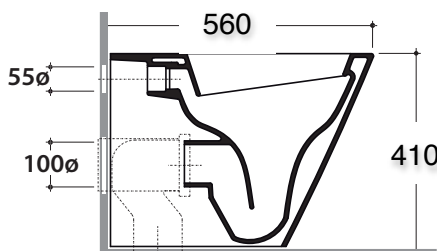

# LUCI

**Model:** LUCI ZERO WALL FACE PAN  
**Code:** LV200

**Dimensions**

**Width:** 360mm  
**Depth:** 560 mm  
**Height:** 455 mm  
**Pan Height:** 410mm

**Features**

**PAN:** Rimless Design  
**WELS Rating:** 4 Star ( 4.5/3L )  
**Waste Outlet:** P 180mm  
 S Trap 80 - 120mm (Includes L-Bend)

**Toilet Seat:** Soft-Close TakeOff® Seat

**NOTE:** For use with Valsir Concealed Cistern in-wall or low level

**Optional Extra:**

LV.SST  
 Slim Soft-Close  
 TakeOff® Seat

LV.SB  
 S Bend / S Trap  
 150 - 180mm

80 - 120  
 S-Trap