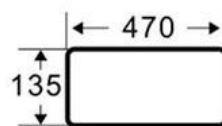

## LUCI

Model: **LUCI WALL BASIN 805 x 470 x 135**

Code: LV.80

Gloss White

Features: Ceramic  
One Tap Hole  
32/40mm No Overflow ( Not Included )

LAVABO UNDERCOUNTER LAVABO UNDERCOUNTER LAVABO UNDERCOUNTER  
LAVABO UNDERCOUNTER LAVABO UNDERCOUNTER LAVABO UNDERCOUNTER  
LAVABO UNDERCOUNTER LAVABO UNDERCOUNTER LAVABO UNDERCOUNTER  
LAVABO UNDERCOUNTER LAVABO UNDERCOUNTER LAVABO UNDERCOUNTER