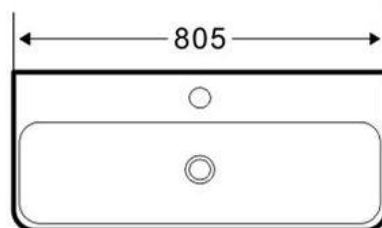

## LUCI

Model: **LUCI WALL BASIN 805 x 470 x 135**

Code: LV.80

Gloss White

Features: Ceramic  
One Tap Hole  
32/40mm No Overflow ( Not Included )

LAVABO UNDERCOUNTER LAVABO UNDERCOUNTER LAVABO UNDERCOUNTER  
LAVABO UNDERCOUNTER LAVABO UNDERCOUNTER LAVABO UNDERCOUNTER  
LAVABO UNDERCOUNTER LAVABO UNDERCOUNTER LAVABO UNDERCOUNTER  
LAVABO UNDERCOUNTER LAVABO UNDERCOUNTER LAVABO UNDERCOUNTER