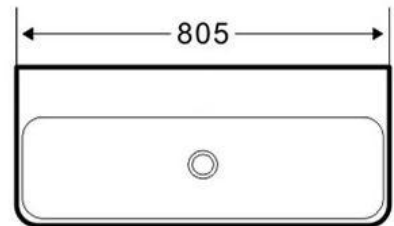

## LUCI

Model: **LUCI WALL BASIN 805 x 470 x 135**

Code: LV.80NTH

Gloss White

Features: Ceramic  
No Tap Hole  
32/40mm No Overflow ( Not Included )

LAVABO UNDERCOUNTER LAVABO UNDERCOUNTER LAVABO UNDERCOUNTER  
LAVABO UNDERCOUNTER LAVABO UNDERCOUNTER LAVABO UNDERCOUNTER  
LAVABO UNDERCOUNTER LAVABO UNDERCOUNTER LAVABO UNDERCOUNTER  
LAVABO UNDERCOUNTER LAVABO UNDERCOUNTER LAVABO UNDERCOUNTER

### ENDURANCE + QUALITY + RELIABILITY

A Stylish wash basin is an essential element in any bathroom. Verotti's comprehensive range of "thin rim" basins set the standard for individualization, empowering architects, interior designers and individuals to realize their creative vision and express their personality. Available in a wide variety of materials, geometrical shapes, textures and colours, Verotti basins combine aesthetics with comfort allowing for design flexibility and a genuine opportunity to make a statement in your bathroom.