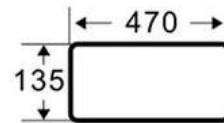

## LUCI

Model: **LUCI WALL BASIN 805 x 470 x 135**

Code: LV.80NTH

Gloss White

Features: Ceramic  
No Tap Hole  
32/40mm No Overflow ( Not Included )

LAVABO UNDERCOUNTER LAVABO UNDERCOUNTER LAVABO UNDERCOUNTER  
LAVABO UNDERCOUNTER LAVABO UNDERCOUNTER LAVABO UNDERCOUNTER  
LAVABO UNDERCOUNTER LAVABO UNDERCOUNTER LAVABO UNDERCOUNTER  
LAVABO UNDERCOUNTER LAVABO UNDERCOUNTER LAVABO UNDERCOUNTER