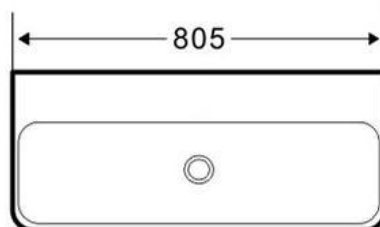

SPECIFICATION

LUCI

Model: **LUCI WALL BASIN 805 x 470 x 135**

Code: LV.80NTH

 Gloss White

Features: Ceramic
No Tap Hole
32/40mm No Overflow (Not Included)

 **10 Year**
Warranty

LAVABO UNDERCOUNTER LAVABO UNDERCOUNTER LAVABO UNDERCOUNTER
LAVABO UNDERCOUNTER LAVABO UNDERCOUNTER LAVABO UNDERCOUNTER
LAVABO UNDERCOUNTER LAVABO UNDERCOUNTER LAVABO UNDERCOUNTER
LAVABO UNDERCOUNTER LAVABO UNDERCOUNTER LAVABO UNDERCOUNTER

ENDURANCE + QUALITY + RELIABILITY

A Stylish wash basin is an essential element in any bathroom. Verotti's comprehensive range of "thin rim" basins set the standard for individualization, empowering architects, interior designers and individuals to realize their creative vision and express their personality. Available in a wide variety of materials, geometrical shapes, textures and colours, Verotti basins combine aesthetics with comfort allowing for design flexibility and a genuine opportunity to make a statement in your bathroom.