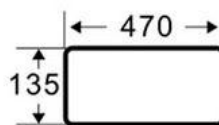

SPECIFICATION

LUCI

Model: **LUCI WALL BASIN 805 x 470 x 135**

Code: LV.80NTH

 Gloss White

Features: Ceramic
No Tap Hole
32/40mm No Overflow (Not Included)

 **10 Year**
Warranty

LAVABO UNDERCOUNTER LAVABO UNDERCOUNTER LAVABO UNDERCOUNTER
LAVABO UNDERCOUNTER LAVABO UNDERCOUNTER LAVABO UNDERCOUNTER
LAVABO UNDERCOUNTER LAVABO UNDERCOUNTER LAVABO UNDERCOUNTER
LAVABO UNDERCOUNTER LAVABO UNDERCOUNTER LAVABO UNDERCOUNTER