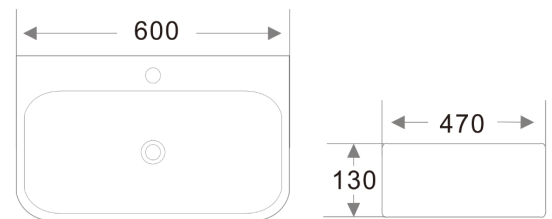

SPECIFICATION

LUCI

Model: **LUCI WALL BASIN 600 x 470 x 130**

Code: LV.60xx

	Gloss White
	MB Matte Black
	MW Matte White
	IG Ice Grey
	AG Ash Grey
	MP Matte Pink
	LA Latte

Features: Ceramic
One Tap Hole
32/40mm No Overflow (Not Included)

LAVABO UNDERCOUNTER LAVABO UNDERCOUNTER LAVABO UNDERCOUNTER LAVABO UNDERCOUNTER LAVABO UNDERCOUNTER
LAVABO UNDERCOUNTER LAVABO UNDERCOUNTER LAVABO UNDERCOUNTER LAVABO UNDERCOUNTER LAVABO UNDERCOUNTER
LAVABO UNDERCOUNTER LAVABO UNDERCOUNTER LAVABO UNDERCOUNTER LAVABO UNDERCOUNTER LAVABO UNDERCOUNTER

ENDURANCE + QUALITY + RELIABILITY

A Stylish wash basin is an essential element in any bathroom. Verotti's comprehensive range of "thin rim" basins set the standard for individualization, empowering architects, interior designers and individuals to realize their creative vision and express their personality. Available in a wide variety of materials, geometrical shapes, textures and colours, Verotti basins combine aesthetics with comfort allowing for design flexibility and a genuine opportunity to make a statement in your bathroom.

Optional Extra: Plug & Waste + Bottle Trap

Information provided represents the actual product available at the time 01/11/2022.
The design and specification are subject to change without notice.
Dimensions are approximate.