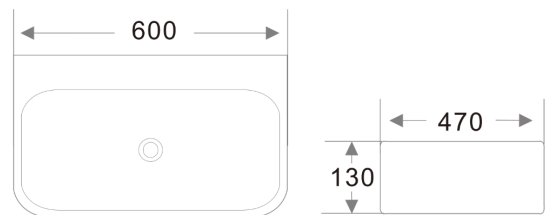

Optional Extra: Plug & Waste

verotti
 Bathroom Culture

Model: **LUCI WALL BASIN 600 x 470 x 130**

Code: LV.60NTHxx

	Gloss White
	MB Matte Black
	MW Matte White
	IG Ice Grey
	AG Ash Grey
	MP Matte Pink
	LA Latte

Features: Ceramic
 No Tap Hole
 32/40mm No Overflow (Not Included)

Information provided represents the actual product available at the time 01/11/2022.
 The design and specification are subject to change without notice.
 Dimensions are approximate.