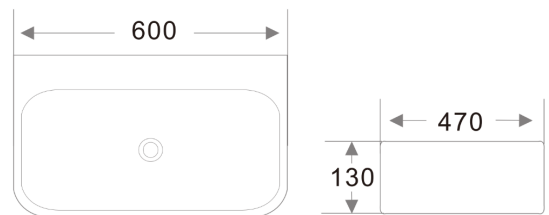

### Optional Extra: Plug & Waste

PW.32CP

PW.32BN

PW.32MB

PW.32GM

PW.32BB

Model: **LUCI WALL BASIN 600 x 470 x 130**

Code: LV.60NTHxx

	Gloss White
	MB Matte Black
	MW Matte White
	IG Ice Grey
	AG Ash Grey
	MP Matte Pink
	LA Latte

Features: Ceramic  
No Tap Hole  
32/40mm No Overflow ( Not Included )

10 Year Warranty

**verotti**  
Bathroom Culture