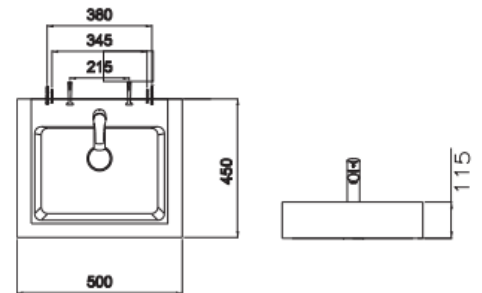

ENDURANCE + QUALITY + RELIABILITY

A Stylish wash basin is an essential element in any bathroom. Verotti's comprehensive range of "thin rim" basins set the standard for individualization, empowering architects, interior designers and individuals to realize their creative vision and express their personality. Available in a wide variety of materials, geometrical shapes, textures and colours, Verotti basins combine aesthetics with comfort allowing for design flexibility and a genuine opportunity to make a statement in your bathroom.