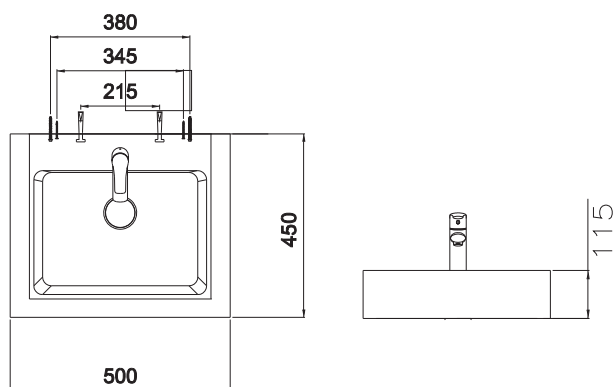

## LAVENDER

**Model:** LAVENDER THIM RIM WALL BASIN  
**Code:** LV.54

### Dimensions

**Width:** 500mm  
**Depth:** 450mm  
**Height:** 115mm

### Features

**Ceramic:** Gloss white  
**Tap Holes:** 1  
**Waste Size:** 32/40mm No Overflow

Includes - Ceramic Pop Up Plug + Waste

**Basin has a Deep Seated Waste,  
Requires Bench Cut Out 120mm  
Diameter**