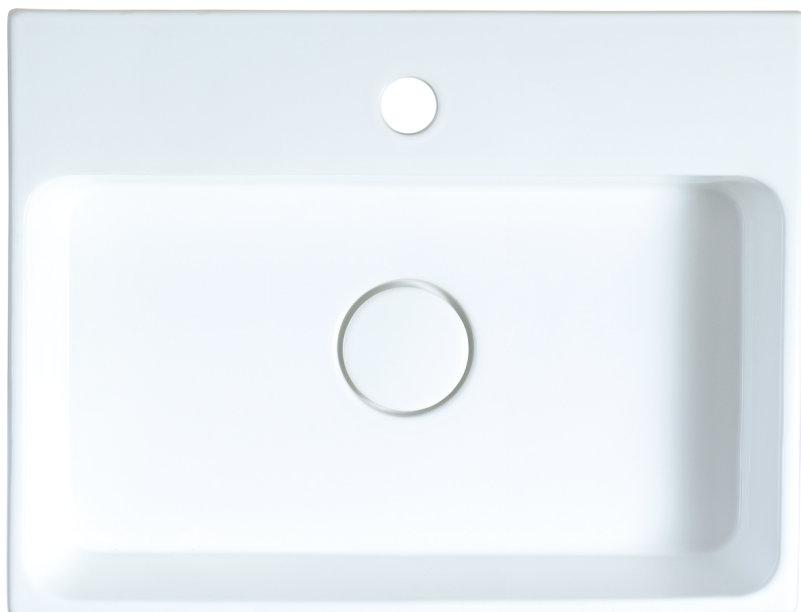

## LAVENDER

**Model:** LAVENDER THIM RIM WALL BASIN  
**Code:** LV.54

### Dimensions

**Width:** 500mm  
**Depth:** 450mm  
**Height:** 115mm

### Features

**Ceramic:** Gloss white  
**Tap Holes:** 1  
**Waste Size:** 32/40mm No Overflow

Includes - Ceramic Pop Up Plug + Waste

**Basin has a Deep Seated Waste,  
Requires Bench Cut Out 120mm  
Diameter**