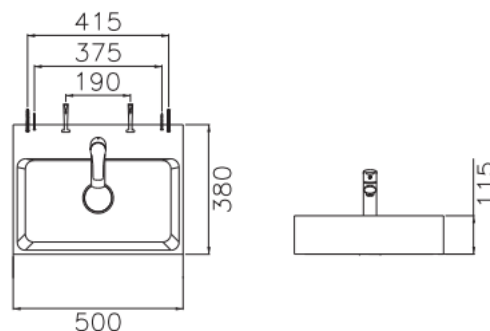

Model: **LAVENDER WALL BASIN 500x380MM**

Code: LV.53

Gloss White

Features: Ceramic
One Tap Hole

Note: Includes Ceramic Pop Up Plug & Waste

Basin has a deep seated waste
requires bench cut out of 120mm
diameter when been used as bench
mounted

LAVABO UNDERCOUNTER LAVABO UNDERCOUNTER LAVABO UNDERCOUNTER
LAVABO UNDERCOUNTER LAVABO UNDERCOUNTER LAVABO UNDERCOUNTER
LAVABO UNDERCOUNTER LAVABO UNDERCOUNTER LAVABO UNDERCOUNTER
LAVABO UNDERCOUNTER LAVABO UNDERCOUNTER LAVABO UNDERCOUNTER

ENDURANCE + QUALITY + RELIABILITY

A Stylish wash basin is an essential element in any bathroom. Verotti's comprehensive range of "thin rim" basins set the standard for individualization, empowering architects, interior designers and individuals to realize their creative vision and express their personality. Available in a wide variety of materials, geometrical shapes, textures and colours, Verotti basins combine aesthetics with comfort allowing for design flexibility and a genuine opportunity to make a statement in your bathroom.