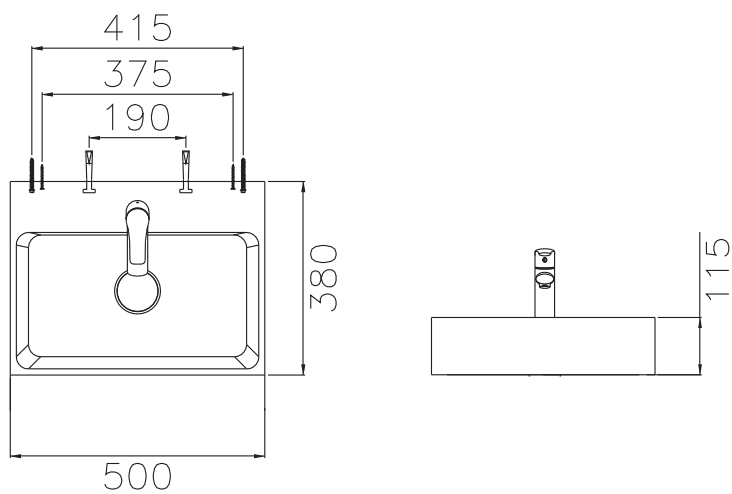

## LAVENDER

**Model:** LAVENDER THIM RIM WALL BASIN  
**Code:** LV.53

### Dimensions

**Width:** 500mm  
**Depth:** 380mm  
**Height:** 115mm

### Features

**Ceramic:** Gloss white  
**Tap Holes:** 1  
**Waste Size:** 32/40mm No Overflow

Includes - Ceramic Pop Up Plug + Waste

**Basin has a Deep Seated Waste,  
Requires Bench Cut Out 120mm  
Diameter**