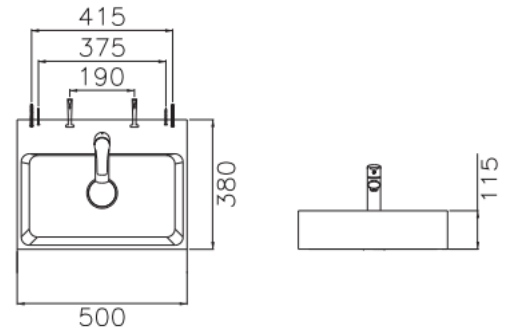

Model: **LAVENDER WALL BASIN NTH 500x380MM**

Code: LV.53NTH

Gloss White

Features: Ceramic
No Tap Hole

Note: Includes Ceramic Pop Up Plug & Waste

Basin has a deep seated waste
requires bench cut out of 120mm
diameter when been used as bench
mounted

LAVABO UNDERCOUNTER LAVABO UNDERCOUNTER LAVABO UNDERCOUNTER
LAVABO UNDERCOUNTER LAVABO UNDERCOUNTER LAVABO UNDERCOUNTER
LAVABO UNDERCOUNTER LAVABO UNDERCOUNTER LAVABO UNDERCOUNTER
LAVABO UNDERCOUNTER LAVABO UNDERCOUNTER LAVABO UNDERCOUNTER

ENDURANCE + QUALITY + RELIABILITY

A Stylish wash basin is an essential element in any bathroom. Verotti's comprehensive range of "thin rim" basins set the standard for individualization, empowering architects, interior designers and individuals to realize their creative vision and express their personality. Available in a wide variety of materials, geometrical shapes, textures and colours, Verotti basins combine aesthetics with comfort allowing for design flexibility and a genuine opportunity to make a statement in your bathroom.