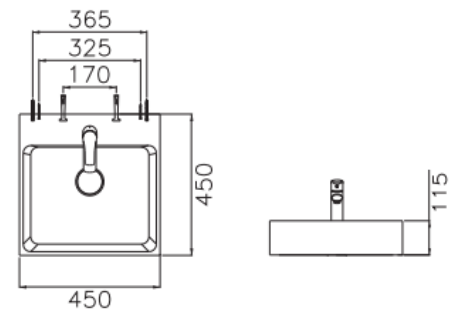

ENDURANCE + QUALITY + RELIABILITY

A Stylish wash basin is an essential element in any bathroom. Verotti's comprehensive range of "thin rim" basins set the standard for individualization, empowering architects, interior designers and individuals to realize their creative vision and express their personality. Available in a wide variety of materials, geometrical shapes, textures and colours, Verotti basins combine aesthetics with comfort allowing for design flexibility and a genuine opportunity to make a statement in your bathroom.