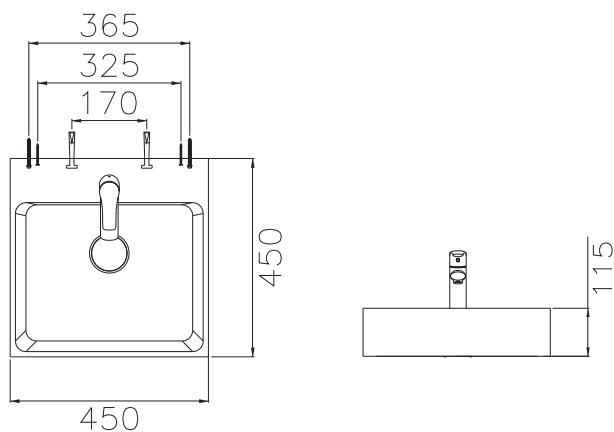

LAVENDER

Model: LAVENDER THIM RIM WALL BASIN
Code: LV.45

Dimensions

Width: 450mm
Depth: 450mm
Height: 115mm

Features

Ceramic: Gloss white
Tap Holes: 1
Waste Size: 32/40mm No Overflow

Includes - Ceramic Pop Up Plug + Waste

**Basin has a Deep Seated Waste,
Requires Bench Cut Out 120mm
Diameter**