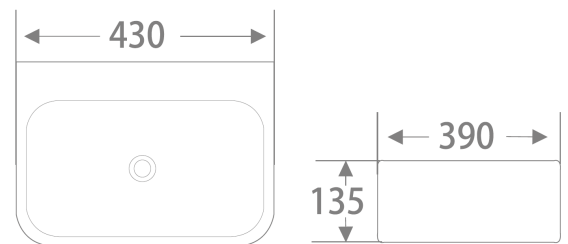

Optional Extra: Plug & Waste + Bottle Trap

Model: **LUCI WALL BASIN 430 x 390**

Code: LV.43NTHxx

	Gloss White		MO	Mocha	
	MB	Matte Black		MG	Medium Grey
	MW	Matte White		MI	Mint
	IG	Ice Grey		FG	Forest Green
	AG	Ash Grey		SB	Sky Blue
	MP	Matte Pink		OB	Ocean Blue
	LA	Latte		MR	Matte Red
	CA	Caramel		YE	Yellow

Features: Ceramic
 No Tap Hole
 32/40mm No Overflow (Not Included)

verotti
 Bathroom Culture

Information provided represents the actual product available at the time 01/11/2022.
 The design and specification are subject to change without notice.
 Dimensions are approximate.