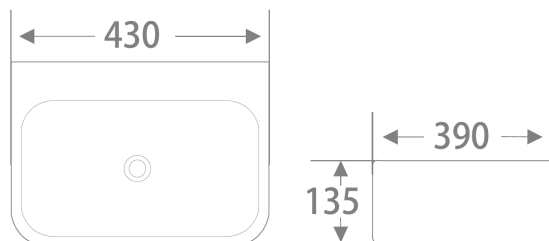

Features: Ceramic
No Tap Hole
32/40mm No Overflow (Not Included)

10 Year
Warranty

verotti
Bathroom Culture

Information provided represents the actual product available at the time 01/11/2022.
The design and specification are subject to change without notice.
Dimensions are approximate.