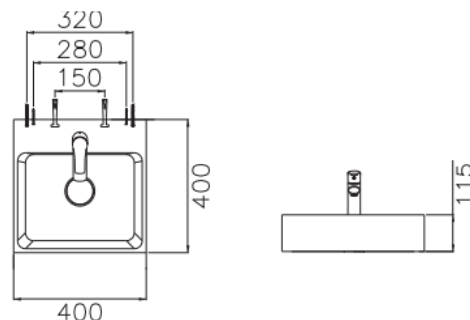

ENDURANCE + QUALITY + RELIABILITY

A Stylish wash basin is an essential element in any bathroom. Verotti's comprehensive range of "thin rim" basins set the standard for individualization, empowering architects, interior designers and individuals to realize their creative vision and express their personality. Available in a wide variety of materials, geometrical shapes, textures and colours, Verotti basins combine aesthetics with comfort allowing for design flexibility and a genuine opportunity to make a statement in your bathroom.